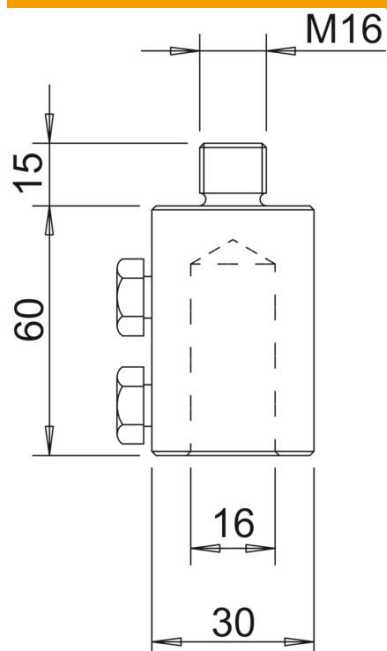

Technical data sheet

Connection piece

Item number: 5408352

- Fitting with M16 thread
- For mounting on stands with M16 female thread such as type 101 (5402891,5402958)
- With M10 bolts

Alu Aluminium

Master data

Item number	5408352
Description 1	Connection piece
Description 2	for 16 mm GFK rods
Manufacturer	OBO
Dimension	16mm
Material	Aluminium
Smallest sales unit	10
Unit of quantity	Piece
Weight	13 kg
Weight unit	kg/100 pc.

Technical data sheet

Connection piece

Item number: 5408352

Dimensions

Length	60 mm
Dimension d min.	30 mm
Dimension d Ø	16 mm
Dimension L	60 mm

Technical data

Connection	Round conductor
------------	-----------------