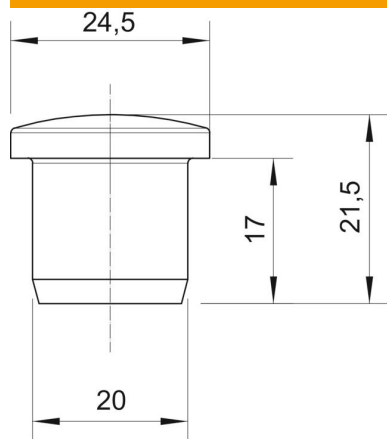

### Master data

Item number	2029523
Description 1	Screw plug
Manufacturer	OBO
Dimension	20mm
Colour	Light grey; RAL 7035
Material	Polyamide
Smallest sales unit	25
Unit of quantity	Piece
Weight	0.25 kg
Weight unit	kg/100 pc.

### Dimensions

Dimension D1	20 mm
Dimension D2	24.5 mm
Dimension H	21.5 mm
Dimension L	17 mm

### Technical data

Version for	Miscellaneous
Suitable for metric thread dimension	32
Screw for PG thread dimension	29
Size	M32 / Pg29
Inner diameter	20 mm