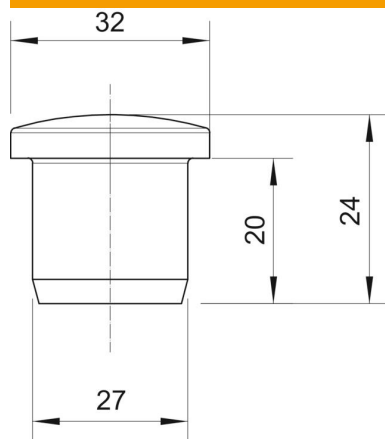

Master data

Item number	2029529
Description 1	Screw plug
Manufacturer	OBO
Dimension	27mm
Colour	Light grey; RAL 7035
Material	Polyamide
Smallest sales unit	10
Unit of quantity	Piece
Weight	0.353 kg
Weight unit	kg/100 pc.

Technical data sheet

Screw plug, metric and PG

Item number: 2029529

Dimensions

Dimension D1	27 mm
Dimension D2	32 mm
Dimension H	24 mm
Dimension L	20 mm

Technical data

Version for	Miscellaneous
Suitable for metric thread dimension	40
Screw for PG thread dimension	36
Size	M40 / Pg36
Inner diameter	27 mm