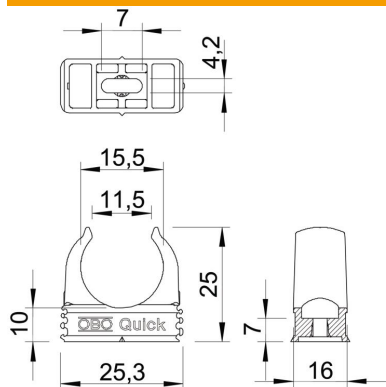

## Quick clip, black

Item number: 2149559

Flush-mounted clip to accept metric steel armoured pipes and heavy-duty insulating pipes, as well as Quick-Pipe® electrical installation pipes. Universal fastening options on walls and ceilings, both in indoor and protected outdoor areas. With slot for side alignment during mounting with wood screw or knock-in anchor. Toolless pipe mounting. Can also be arranged with OBO Multi-Quick or proQuick clip. M16 - M32 size can be screwed onto M6 thread. Recommended fastening spacing 50–60 cm, for max. extraction values F at a room temperature of 20 °C, see the table.

### Master data

Item number	2149559
Type	2955 M16 SW
Description 1	Quick clip
Manufacturer	OBO
Dimension	M16
Colour	Jet black; RAL 9005
Material	Polypropylene
Smallest sales unit	100
Unit of quantity	Piece
Weight	0.252 kg
Weight unit	kg/100 pc.

## Dimensions

Dimension A	25.3 mm
Dimension B	16 mm
Dimension C	11,5 mm
Dimension D	15.5 mm
Dimension E	7 mm
Dimension F	4.2 mm
Dimension h	10 mm
Dimension H	25 mm

## Technical data

Expandable	yes
Number of cables/pipes	1
Pull-out value	65 N
Fastening type	Screw hole
Closed	no
Halogen-free	yes
With inlay	no
Nominal size	M16
Quick clip installation	Durchgangsloch,_auf_M6_Gewinde_aufschraubbar
UV-resistant	no