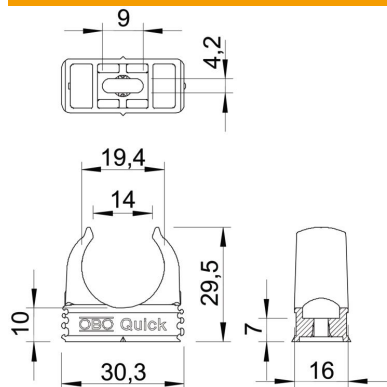

Technical data sheet

Quick clip, black

Item number: 2149563

Flush-mounted clip to accept metric steel armoured pipes and heavy-duty insulating pipes, as well as Quick-Pipe® electrical installation pipes. Universal fastening options on walls and ceilings, both in indoor and protected outdoor areas. With slot for side alignment during mounting with wood screw or knock-in anchor. Toolless pipe mounting. Can also be arranged with OBO Multi-Quick or proQuick clip. M16 - M32 size can be screwed onto M6 thread. Recommended fastening spacing 50–60 cm, for max. extraction values F at a room temperature of 20 °C, see the table.

PP Polypropylene

Master data

Item number	2149563
Type	2955 M20 SW
Description 1	Quick clip
Manufacturer	OBO
Dimension	M20
Colour	Jet black; RAL 9005
Material	Polypropylene
Smallest sales unit	100
Unit of quantity	Piece
Weight	0.325 kg
Weight unit	kg/100 pc.

Technical data sheet

Quick clip, black

Item number: 2149563

Dimensions

Dimension A	30.3 mm
Dimension B	16 mm
Dimension C	14 mm
Dimension D	19.4 mm
Dimension E	9 mm
Dimension F	4.2 mm
Dimension h	10 mm
Dimension H	29.5 mm

Technical data

Expandable	yes
Number of cables/pipes	1
Pull-out value	75 N
Fastening type	Screw hole
Closed	no
Halogen-free	yes
With inlay	no
Nominal size	M20
Quick clip installation	Durchgangsloch,_auf_M6_Gewinde_aufschraubbar
UV-resistant	no