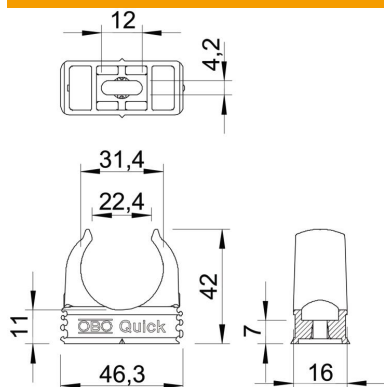

Technical data sheet

Quick clip, black

Item number: 2149571

Flush-mounted clip to accept metric steel armoured pipes and heavy-duty insulating pipes, as well as Quick-Pipe® electrical installation pipes. Universal fastening options on walls and ceilings, both in indoor and protected outdoor areas. With slot for side alignment during mounting with wood screw or knock-in anchor. Toolless pipe mounting. Can also be arranged with OBO Multi-Quick or proQuick clip. M16 - M32 size can be screwed onto M6 thread. Recommended fastening spacing 50–60 cm, for max. extraction values F at a room temperature of 20 °C, see the table.

PP Polypropylene

Master data

Item number	2149571
Type	2955 M32 SW
Description 1	Quick clip
Manufacturer	OBO
Dimension	M32
Colour	Jet black; RAL 9005
Material	Polypropylene
Smallest sales unit	50
Unit of quantity	Piece
Weight	0.63 kg
Weight unit	kg/100 pc.

Technical data sheet

Quick clip, black

Item number: 2149571

Dimensions

Dimension A	46.3 mm
Dimension B	16 mm
Dimension C	22.4 mm
Dimension D	31.4 mm
Dimension E	12 mm
Dimension F	4.2 mm
Dimension h	11 mm
Dimension H	42 mm

Technical data

Expandable	yes
Number of cables/pipes	1
Pull-out value	100 N
Fastening type	Screw hole
Closed	no
Halogen-free	yes
With inlay	no
Nominal size	M32
Quick clip installation	Durchgangsloch,_auf_M6_Gewinde_aufschraubbar
UV-resistant	no