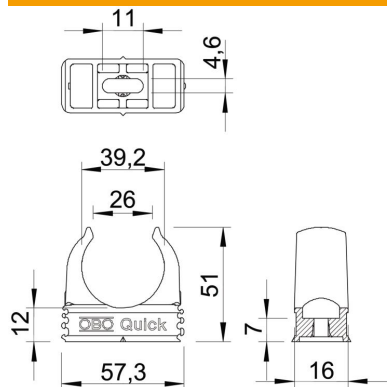

Technical data sheet

Quick clip, black

Item number: 2149575

Flush-mounted clip to accept metric steel armoured pipes and heavy-duty insulating pipes, as well as Quick-Pipe® electrical installation pipes. Universal fastening options on walls and ceilings, both in indoor and protected outdoor areas. With slot for side alignment during mounting with wood screw or knock-in anchor. Toolless pipe mounting. Can also be arranged with OBO Multi-Quick or proQuick clip. M16 - M32 size can be screwed onto M6 thread. Recommended fastening spacing 50–60 cm, for max. extraction values F at a room temperature of 20 °C, see the table.

PP Polypropylene

Master data

Item number	2149575
Type	2955 M40 SW
Description 1	Quick clip
Manufacturer	OBO
Dimension	M40
Colour	Jet black; RAL 9005
Material	Polypropylene
Smallest sales unit	50
Unit of quantity	Piece
Weight	0.835 kg
Weight unit	kg/100 pc.

Technical data sheet

Quick clip, black

Item number: 2149575

Dimensions

Dimension A	57.3 mm
Dimension B	16 mm
Dimension C	26 mm
Dimension D	39.2 mm
Dimension E	11 mm
Dimension F	4.6 mm
Dimension h	12 mm
Dimension H	51 mm

Technical data

Expandable	yes
Number of cables/pipes	1
Pull-out value	110 N
Fastening type	Screw hole
Closed	no
Halogen-free	yes
With inlay	no
Nominal size	M40
Quick clip installation	Durchgangsloch,_auf_M6_Gewinde_aufschraubbar
UV-resistant	no