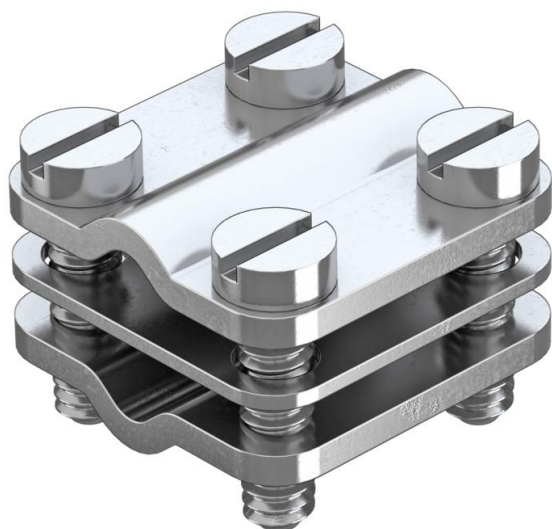

## Clip branch terminal, parallel

Item number: 5064017

- Seat: 4–16 mm<sup>2</sup> x 4–16 mm<sup>2</sup>
- With 4 cylinder bolts M4 x 16

**CuZn**  
37 Brass

**N** Nickel-plated

### Master data

Item number	5064017
Type	471 4-16 P
Description 1	Clip branch terminal
Description 2	parallel type
Manufacturer	OBO
Dimension	4-16mm <sup>2</sup>
Material	Brass
Surface	Nickel-plated
Surface standard	
Smallest sales unit	50
Unit of quantity	Piece
Weight	2.9 kg
Weight unit	kg/100 pc.