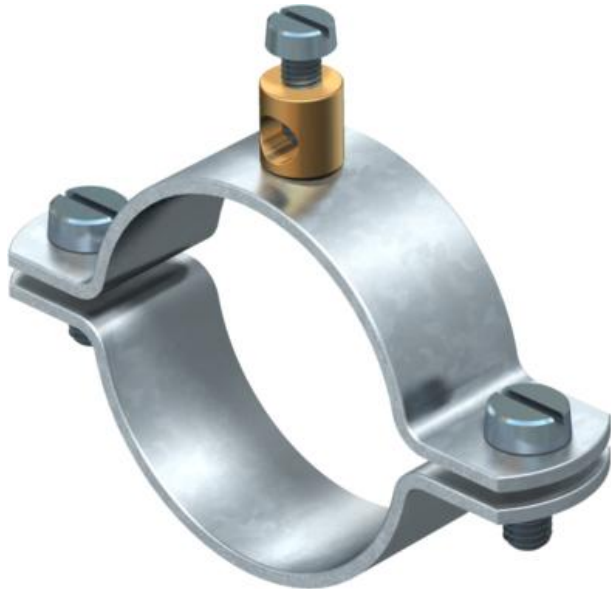

## Earthing clamp, type 925

Item number: 5040132

- For pipes 1/4"-1 1/2" or Ø 11.5-48.3 mm
- Connection options: conductors to 16 mm<sup>2</sup> with connecting terminal, riveted with brass  
and 1 cylinder bolt M5 x 12
- To 1 1/2" with 2 cylinder bolts M6 x 16 (G)

### Master data

Item number	5040132
Type	925 1 1/4
Description 1	Earthing clamp
Description 2	for cables to 16 mm <sup>2</sup>
Manufacturer	OBO
Dimension	1 1/4"
Material	Steel
Surface	Electrogalvanized
Surface standard	EN ISO 19598 / EN ISO 4042
Smallest sales unit	25
Unit of quantity	Piece
Weight	7.744 kg
Weight unit	kg/100 pc.

## Earthing clamp, type 925

Item number: 5040132

### Dimensions

Dimension A	81 mm
Dimension b	18 mm
Dimension D	42.4 mm
Dimension X	2 mm