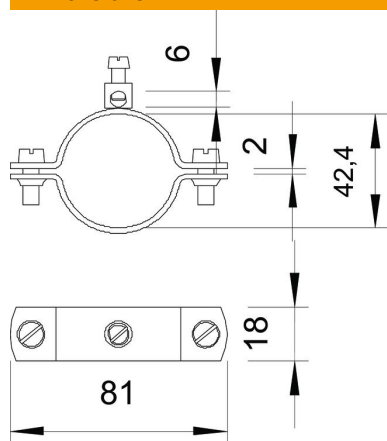

## Earthing clamp, type 925

Item number: 5040132

- For pipes 1/4"-1 1/2" or Ø 11.5-48.3 mm
- Connection options: conductors to 16 mm<sup>2</sup> with connecting terminal, riveted with brass  
and 1 cylinder bolt M5 x 12
- To 1 1/2" with 2 cylinder bolts M6 x 16 (G)

### Master data

Item number	5040132
Type	925 1 1/4
Description 1	Earthing clamp
Description 2	for cables to 16 mm <sup>2</sup>
Manufacturer	OBO
Dimension	1 1/4"
Material	Steel
Surface	Electrogalvanized
Surface standard	EN ISO 19598 / EN ISO 4042
Smallest sales unit	25
Unit of quantity	Piece
Weight	7.744 kg
Weight unit	kg/100 pc.

### Dimensions

Dimension A	81 mm
Dimension b	18 mm
Dimension D	42.4 mm
Dimension X	2 mm

### Technical data

Number of conductors	1
Cross-section of cable to be connected, max.	16 mm <sup>2</sup>
Cross-section of cable to be connected, min.	0 mm <sup>2</sup>
Clamping range D	1 1/4
Clamping range D, max.	42.4 mm
Clamping range D, min.	40.4 mm