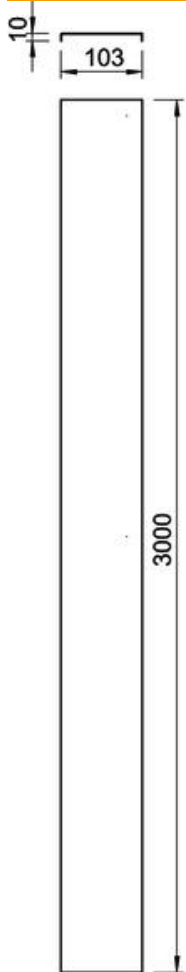

Technical data sheet

Cover with turn buckle FS

Item number: 6080227

Cover with turn buckle for AZ small duct.

St Steel

FS Strip galvanized

Master data

Item number	6080227
Description 1	Cover with turn buckle
Description 2	for AZ small duct
Manufacturer	OBO
Dimension	103x3000
Material	Steel
Surface	Strip galvanized
Surface standard	DIN EN 10346
Smallest sales unit	3
Unit of quantity	Metre
Weight	97.767 kg
Weight unit	kg/100 m

Technical data sheet

Cover with turn buckle FS

Item number: 6080227

Dimensions

Length	3,000 mm
Width	103 mm
Height	10 mm
Plate thickness	1 mm
Dimension H	10 mm

Technical data

Number of turn buckles	6 St.
Fastening type	Sash lock
Maintain electrical functions	no
Suitable for mesh cable tray	no
Suitable for cable ladder	no
Suitable for cable tray	yes
Rustproof steel, pickled	no