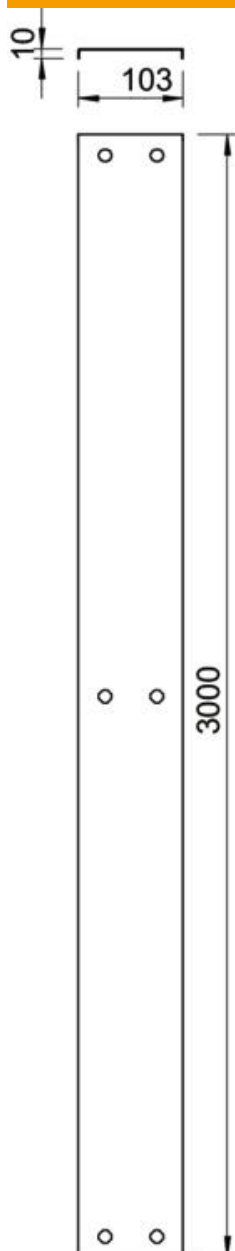

Technical data sheet

Cover with turn buckle FS

Item number: 6080885

Cover with turn buckle for AZ small duct.

St Steel

FS Strip galvanized

Master data

Item number	6080885
Description 1	Cover with turn buckle
Description 2	for AZ small duct
Manufacturer	OBO
Dimension	203x3000
Material	Steel
Surface	Strip galvanized
Surface standard	DIN EN 10346
Smallest sales unit	3
Unit of quantity	Metre
Weight	172.33 kg
Weight unit	kg/100 m

Technical data sheet

Cover with turn buckle FS

Item number: 6080885

Dimensions

Length	3,000 mm
Width	203 mm
Height	10 mm
Plate thickness	1 mm
Dimension H	10 mm

Technical data sheet

Cover with turn buckle FS

Item number: 6080885

Technical data

Number of turn buckles	6 St.
Fastening type	Sash lock
Maintain electrical functions	no
Suitable for mesh cable tray	no
Suitable for cable ladder	no
Suitable for cable tray	yes
Rustproof steel, pickled	no