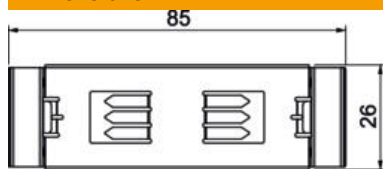

### Master data

Item number	6133407
Type	BRA ERD KL
Description 1	Earthing screw
Description 2	SIGNA STYLE LP to Cover
Manufacturer	OBO
Dimension	85x26x18
Material	Steel
Surface	Strip galvanized
Surface standard	DIN EN 10346
Smallest sales unit	10
Unit of quantity	Piece
Weight	1.22 kg
Weight unit	kg/100 pc.

### Dimensions

Length	85 mm
Width	26 mm
Height	18 mm