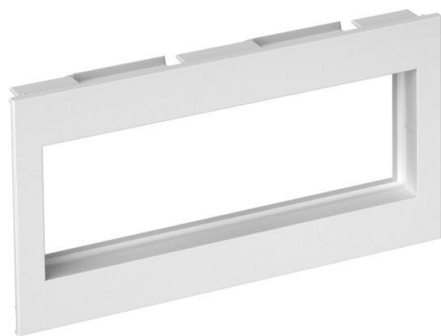

Technical data sheet

Triple frame BRK

Item number: 6121110

Frame for Modul 45 locking connection (to accept the support plate for Keystone modules).

PC/ABS Polycarbonate/Acrylnitrile-butadiene-styrene

Master data

Item number	6121110
Type	BRK CF3 M45 rws
Description 1	Triple frame
Description 2	for Modul 45 RAL9010
Manufacturer	OBO
Dimension	200x80x28
Colour	Pure white; RAL 9010
Material	Polycarbonate/Acrylnitrile-butadiene-styrene
Smallest sales unit	1
Unit of quantity	Piece
Weight	3.89 kg
Weight unit	kg/100 pc.

Dimensions

Width	200 mm
Height	80 mm

Technical data sheet

Triple frame BRK

Item number: 6121110

Technical data

Number of units	3
Number of units, horizontal	3
Anzahl der Einheiten vertikal	3
Surface version	Matt
Fastening type	Clamp fastening
Flush-mounted version	no
Suitable for built-in installations	no
Suitable for device installation ducts	yes
Suitable for underfloor duct socket	no
Suitable for flush-mounted installations	no
Halogen-free	yes
Hinged cover	no
Mounting direction	Horizontal and vertical
Protection rating	IP20
Text field/inscription field	no
Depth	28 mm
Transparent	no
Concealed	no
With mounting frame	no
Diameter opening	0