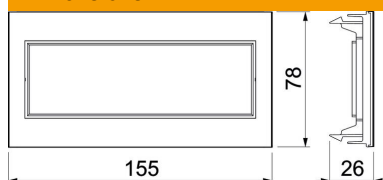

Technical data sheet

Triple frame BRK

Item number: 6121110

Frame for Modul 45 locking connection (to accept the support plate for Keystone modules).

PC/ABS Polycarbonate/Acrylnitrile-butadiene-styrene

Master data

Item number	6121110
Type	BRK CF3 M45 rws
Description 1	Triple frame
Description 2	for Modul 45 RAL9010
Manufacturer	OBO
Dimension	200x80x28
Colour	Pure white; RAL 9010
Material	Polycarbonate/Acrylnitrile-butadiene-styrene
Smallest sales unit	1
Unit of quantity	Piece
Weight	3.89 kg
Weight unit	kg/100 pc.

Dimensions

Width	200 mm
Height	80 mm

Technical data sheet

Triple frame BRK

Item number: 6121110

Technical data

Number of units	3
Number of units, horizontal	3
Anzahl der Einheiten vertikal	3
Surface version	Matt
Fastening type	Clamp fastening
Flush-mounted version	no
Suitable for built-in installations	no
Suitable for device installation ducts	yes
Suitable for underfloor duct socket	no
Suitable for flush-mounted installations	no
Halogen-free	yes
Hinged cover	no
Mounting direction	Horizontal and vertical
Protection rating	IP20
Text field/inscription field	no
Depth	28 mm
Transparent	no
Concealed	no
With mounting frame	no
Diameter opening	0