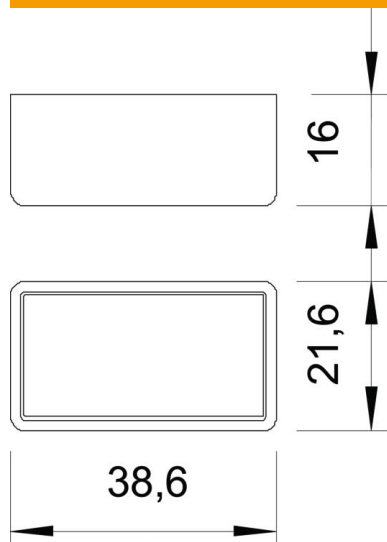

### Master data

Item number	1124502
Type	CM3518 SK
Description 1	Protective cap
Description 2	for profile rail CM3518
Manufacturer	OBO
Dimension	38,6x21,6x16
Colour	Pastel orange; RAL 2003
Material	Polyethylene
Smallest sales unit	50
Unit of quantity	Piece
Weight	0.384 kg
Weight unit	kg/100 pc.

## Dimensions

Length	16 mm
Width	38.6 mm