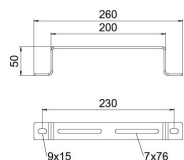

Technical data sheet

Stand-off bracket A4

Item number: 6015632

Stand-off bracket for cable trays and mesh cable trays.

A4 Stainless steel

2B Bright, treated

Master data

Item number	6015632
Description 1	Stand-off bracket
Manufacturer	OBO
Dimension	B200mm
Material	Stainless steel
Surface	Bright, treated
Surface standard	
Smallest sales unit	10
Unit of quantity	Piece
Weight	22.8 kg
Weight unit	kg/100 pc.

Technical data sheet

Stand-off bracket A4

Item number: 6015632

Dimensions

Width	200 mm
Height	50 mm
Dimension A	260 mm
Dimension B	200 mm
Dimension H	50 mm

Technical data

Version for	Wall/ceiling clamp, trapezoidal profile
Suitable for mesh cable tray	yes
Suitable for cable ladder	no
Suitable for cable tray	yes
Tray fastening	Screw-on