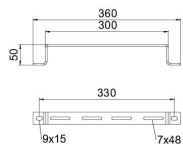

Technical data sheet

Stand-off bracket A4

Item number: 6015633

Stand-off bracket for cable trays and mesh cable trays.

A4 Stainless steel

2B Bright, treated

Master data

Item number	6015633
Description 1	Stand-off bracket
Manufacturer	OBO
Dimension	B300mm
Material	Stainless steel
Surface	Bright, treated
Surface standard	
Smallest sales unit	10
Unit of quantity	Piece
Weight	36.9 kg
Weight unit	kg/100 pc.

Technical data sheet

Stand-off bracket A4

Item number: 6015633

Dimensions

Width	300 mm
Height	50 mm
Dimension A	360 mm
Dimension B	300 mm
Dimension H	50 mm

Technical data

Version for	Wall/ceiling clamp, trapezoidal profile
Suitable for mesh cable tray	yes
Suitable for cable ladder	no
Suitable for cable tray	yes
Tray fastening	Screw-on