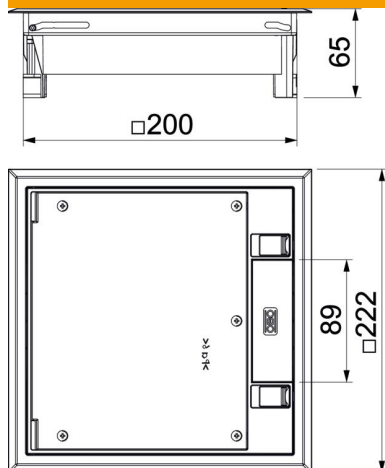

### Master data

Item number	7405146
Description 1	Service outlet
Description 2	for universal mounting
Manufacturer	OBO
Dimension	222x222x65
Colour	Graphite black; RAL 9011
Material	Polyamide
Smallest sales unit	1
Unit of quantity	Piece
Weight	124 kg
Weight unit	kg/100 pc.

### Dimensions

Length	222 mm
Width	222 mm
Height	65 mm