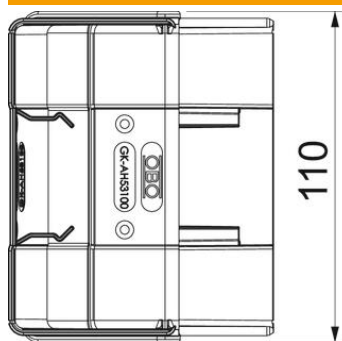

Technical data sheet

External corner hood, for device installation trunking Rapid 45-2 type GK-53100
Item number: 6113054

External corner for changing the direction of Rapid 45-2 device installation trunking. The fittings can be adjusted between 80–110°.

PC/ABS Polycarbonate/Acrylnitrile-butadiene-styrene

Master data

| | |
|---------------------|--|
| Item number | 6113054 |
| Type | GK-AH53100AL |
| Description 1 | External corner |
| Description 2 | variable |
| Manufacturer | OBO |
| Dimension | 110x88x88 |
| Colour | Aluminium |
| Material | Polycarbonate/Acrylnitrile-butadiene-styrene |
| Smallest sales unit | 1 |
| Unit of quantity | Piece |
| Weight | 6.9 kg |
| Weight unit | kg/100 pc. |

Technical data sheet

External corner hood, for device installation trunking Rapid
45-2 type GK-53100
Item number: 6113054

Dimensions

| | |
|--------|--------|
| Length | 88 mm |
| Width | 110 mm |
| Height | 55 mm |

Technical data sheet

External corner hood, for device installation trunking Rapid
45-2 type GK-53100
Item number: 6113054

Technical data

| | |
|--------------------------------------|--------------|
| Number of covers | 1 |
| Version for | Hood fitting |
| for duct width | 100 mm |
| for trunking height | 53 mm |
| Halogen-free | yes |
| Cable retaining clip | no |
| Duct connector | no |
| Cover mounting type | Cross-over |
| Mounting perforation in base | no |
| Cover width | 0 mm |
| Cover width 2 | 0 mm |
| Cover width 3 | 0 mm |
| Protection rating | IP40 |
| Protective film | no |
| Protection rating IK code | IK08 |
| Symmetrical | yes |
| Permitted temperature range, max. | 60 °C |
| Permitted temperature range, min. | -15 °C |
| Angle range, max. | 110 mm |
| Angle range, min. | 80 mm |