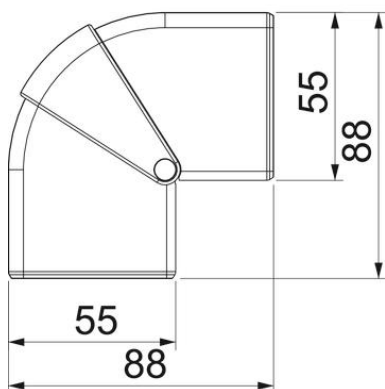

PC/ABS Polycarbonate/Acrylnitrile-butadiene-styrene

Master data

| | |
|---------------------|--|
| Item number | 6113054 |
| Type | GK-AH53100AL |
| Description 1 | External corner |
| Description 2 | variable |
| Manufacturer | OBO |
| Dimension | 110x88x88 |
| Colour | Aluminium |
| Material | Polycarbonate/Acrylnitrile-butadiene-styrene |
| Smallest sales unit | 1 |
| Unit of quantity | Piece |
| Weight | 6.9 kg |
| Weight unit | kg/100 pc. |

Technical data sheet

External corner hood, for device installation trunking Rapid
45-2 type GK-53100
Item number: 6113054

Dimensions

| | |
|--------|--------|
| Length | 88 mm |
| Width | 110 mm |
| Height | 55 mm |

Technical data sheet

External corner hood, for device installation trunking Rapid
45-2 type GK-53100
Item number: 6113054

Technical data

| | |
|--------------------------------------|--------------|
| Number of covers | 1 |
| Version for | Hood fitting |
| for duct width | 100 mm |
| for trunking height | 53 mm |
| Halogen-free | yes |
| Cable retaining clip | no |
| Duct connector | no |
| Cover mounting type | Cross-over |
| Mounting perforation in base | no |
| Cover width | 0 mm |
| Cover width 2 | 0 mm |
| Cover width 3 | 0 mm |
| Protection rating | IP40 |
| Protective film | no |
| Protection rating IK code | IK08 |
| Symmetrical | yes |
| Permitted temperature range, max. | 60 °C |
| Permitted temperature range, min. | -15 °C |
| Angle range, max. | 110 mm |
| Angle range, min. | 80 mm |