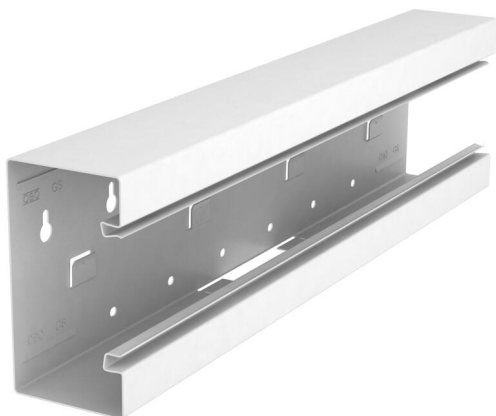

Technical data sheet

T piece, symmetrical, for device installation trunking Rapid 80 type GS-S70130

Item number: 6277260

T piece suitable for direct wall mounting.

St Steel

Master data

Item number	6277260
Type	GS-ST70130RW
Description 1	T piece
Description 2	symmetrical
Manufacturer	OBO
Dimension	70x130x500
Colour	Pure white; RAL 9010
Material	Steel
Smallest sales unit	1
Unit of quantity	Piece
Weight	142 kg
Weight unit	kg/100 pc.

Technical data sheet

T piece, symmetrical, for device installation trunking Rapid 80 type GS-S70130

Item number: 6277260

Dimensions

Length	500 mm
Width	130 mm
Height	70 mm

Technical data

Number of covers	1
Version for	Base
for duct width	130 mm
for trunking height	70 mm
Halogen-free	yes
Cable retaining clip	no
Duct connector	no
Cover mounting type	Internal
Mounting perforation in base	yes
Cover width	76.5 mm
Protection rating	IP30
Protective film	yes
Protection rating IK code	IK10
Symmetrical	yes
Permitted temperature range, max.	60 °C
Permitted temperature range, min.	-25 °C