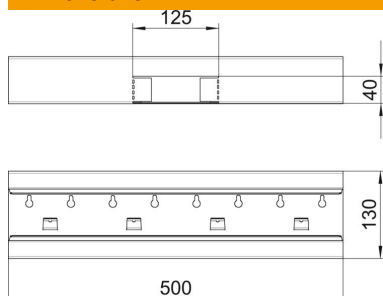

Technical data sheet

T piece, symmetrical, for device installation trunking Rapid 80 type GS-S70130

Item number: 6277260

T piece suitable for direct wall mounting.

St Steel

Master data

Item number	6277260
Type	GS-ST70130RW
Description 1	T piece
Description 2	symmetrical
Manufacturer	OBO
Dimension	70x130x500
Colour	Pure white; RAL 9010
Material	Steel
Smallest sales unit	1
Unit of quantity	Piece
Weight	142 kg
Weight unit	kg/100 pc.

Technical data sheet

T piece, symmetrical, for device installation trunking Rapid 80 type GS-S70130

Item number: 6277260

Dimensions

Length	500 mm
Width	130 mm
Height	70 mm

Technical data

Number of covers	1
Version for	Base
for duct width	130 mm
for trunking height	70 mm
Halogen-free	yes
Cable retaining clip	no
Duct connector	no
Cover mounting type	Internal
Mounting perforation in base	yes
Cover width	76.5 mm
Protection rating	IP30
Protective film	yes
Protection rating IK code	IK10
Symmetrical	yes
Permitted temperature range, max.	60 °C
Permitted temperature range, min.	-25 °C