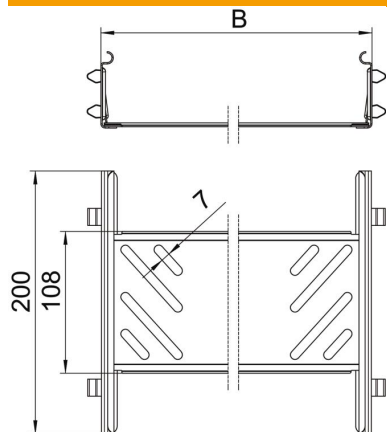

Technical data sheet

Magic® FS straight connector set

Item number: 6068914

Cable tray connector with quick fastening for the screwless connection of perforated cable trays with a side height of 60 mm. The optimised design means that the connector can be used to create radii and as a length compensation piece for large temperature deviations.

St Steel

FS Strip galvanized

Master data

Item number	6068914
Description 1	Straight connector set
Description 2	for cable tray Magic
Manufacturer	OBO
Dimension	60x100x200
Colour	zinc
Material	Steel
Surface	Strip galvanized
Surface standard	DIN EN 10346
Smallest sales unit	1
Unit of quantity	Piece
Weight	30.5 kg
Weight unit	kg/100 pc.
CO Footprint (GWP) Cradle-to-Gate	1,15 kg COe / 1 Piece

Technical data sheet

Magic® FS straight connector set

Item number: 6068914

Dimensions

Dimension	60x100
Length	200 mm
Width	100 mm
Width	4 in
Height	60 mm
Height	2 in
Plate thickness	1 mm
Dimension B	100 mm

Technical data

Version for	Straight connector
Maintain electrical functions	no
Suitable for mesh cable tray	no
Suitable for cable ladder	no
Suitable for cable tray	yes
Suitable for cable tray system height	60 mm
Adjustable connector, horizontal	no
Articulated connector, vertical	no
Rustproof steel, pickled	no
Connection type	Screwless connector