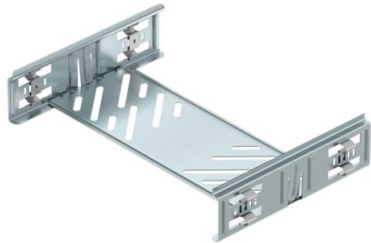

Technical data sheet

Magic® FS straight connector set

Item number: 6068914

Cable tray connector with quick fastening for the screwless connection of perforated cable trays with a side height of 60 mm. The optimised design means that the connector can be used to create radii and as a length compensation piece for large temperature deviations.

St Steel

FS Strip galvanized

Master data

Item number	6068914
Description 1	Straight connector set
Description 2	for cable tray Magic
Manufacturer	OBO
Dimension	60x100x200
Colour	zinc
Material	Steel
Surface	Strip galvanized
Surface standard	DIN EN 10346
Smallest sales unit	1
Unit of quantity	Piece
Weight	30.5 kg
Weight unit	kg/100 pc.
CO Footprint (GWP) Cradle-to-Gate	1,15 kg COe / 1 Piece

Technical data sheet

Magic® FS straight connector set

Item number: 6068914

Dimensions

Dimension	60x100
Length	200 mm
Width	100 mm
Width	4 in
Height	60 mm
Height	2 in
Plate thickness	1 mm
Dimension B	100 mm

Technical data

Version for	Straight connector
Maintain electrical functions	no
Suitable for mesh cable tray	no
Suitable for cable ladder	no
Suitable for cable tray	yes
Suitable for cable tray system height	60 mm
Adjustable connector, horizontal	no
Articulated connector, vertical	no
Rustproof steel, pickled	no
Connection type	Screwless connector