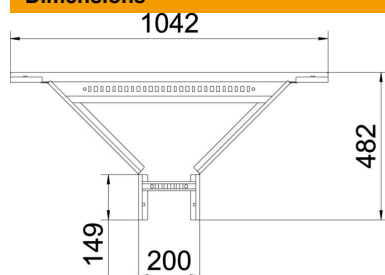

### Master data

|                     |                  |
|---------------------|------------------|
| Item number         | 6225850          |
| Description 1       | Add-on tee       |
| Description 2       | for cable ladder |
| Manufacturer        | OBO              |
| Dimension           | 60x200           |
| Material            | Steel            |
| Surface             | Strip galvanized |
| Surface standard    | DIN EN 10346     |
| Smallest sales unit | 1                |
| Unit of quantity    | Piece            |
| Weight              | 306 kg           |
| Weight unit         | kg/100 pc.       |

### Dimensions

|             |        |
|-------------|--------|
| Width       | 200 mm |
| Height      | 60 mm  |
| Dimension B | 200 mm |
| Dimension R | 300 mm |

### Technical data

|                               |                    |
|-------------------------------|--------------------|
| Version of the rungs          | Profile perforated |
| Side rail version             | Flat profile       |
| Connector version             | Without connectors |
| Maintain electrical functions | no                 |
| Rustproof steel, pickled      | no                 |
| Wide-span version             | no                 |
| Rail thickness                | 1.5 mm             |