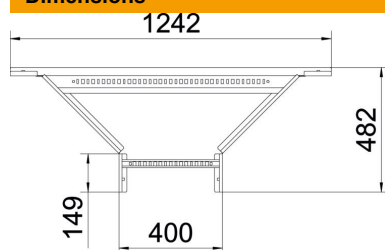

Technical data sheet

Add-on tee 60 FS

Item number: 6225854

Mounting/branch with welded rung for use in the cable ladder types with a side height of 60 mm.
Connectors should be ordered separately and in the appropriate quantity.

St Steel

FS Strip galvanized

Master data

Item number	6225854
Description 1	Add-on tee
Description 2	for cable ladder
Manufacturer	OBO
Dimension	60x400
Material	Steel
Surface	Strip galvanized
Surface standard	DIN EN 10346
Smallest sales unit	1
Unit of quantity	Piece
Weight	351 kg
Weight unit	kg/100 pc.

Technical data sheet

Add-on tee 60 FS

Item number: 6225854

Dimensions

Width	400 mm
Height	60 mm
Dimension B	400 mm
Dimension R	300 mm

Technical data

Version of the rungs	Profile perforated
Side rail version	Flat profile
Connector version	Without connectors
Maintain electrical functions	no
Rustproof steel, pickled	no
Wide-span version	no
Rail thickness	1.5 mm