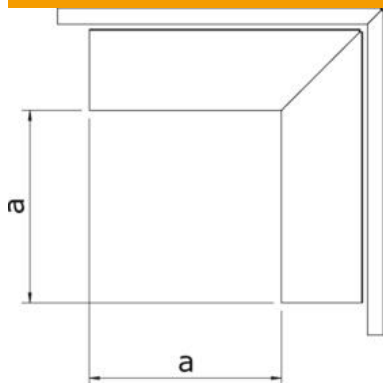

St Steel

FS Strip galvanized

Master data

Item number	6248332
Type	LKM A80080FS
Description 1	External corner
Description 2	with cover
Manufacturer	OBO
Dimension	80x80mm
Material	Steel
Surface	Strip galvanized
Surface standard	DIN EN 10346
Smallest sales unit	1
Unit of quantity	Piece
Weight	75.3 kg
Weight unit	kg/100 pc.

Technical data sheet

External corner, for cable trunking type LKM 80080

Item number: 6248332

Dimensions

Length	120 mm
Width	80 mm
Height	80 mm
Dimension a	120 mm

Technical data

Version for	Base and cover
Fastening type	Base perforation
Maintain electrical functions	no
for duct dimension	80 x 80
Halogen-free	yes
Duct height, min.	80 mm
Trunking depth	80 mm
Protection rating	IP30
Protective film	no
Protection rating IK code	IK10
Permitted temperature range, max.	90 °C
Permitted temperature range, min.	-5 °C
Angle range, min.	90 mm