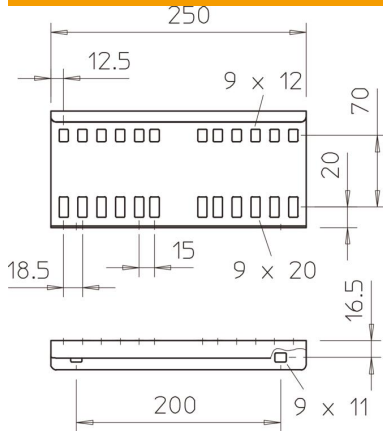

## Straight connector 110 A2

Item number: 6216550

Straight connector as external connector to connect cable ladders and fittings with a side height of 110 mm.  
The bolt fastening ensures the continuity of the equipotential bonding.

### Master data

Item number	6216550
Type	LVG 110 A2
Description 1	Straight connector
Description 2	for cable ladder
Manufacturer	OBO
Dimension	114x250
Material	Stainless steel
Surface	Bright, treated
Surface standard	
Smallest sales unit	10
Unit of quantity	Piece
Weight	50.9 kg
Weight unit	kg/100 pc.

### Dimensions

Dimension	114x250
Length	250 mm
Width	28 mm
Height	110 mm
Plate thickness	1.5 mm