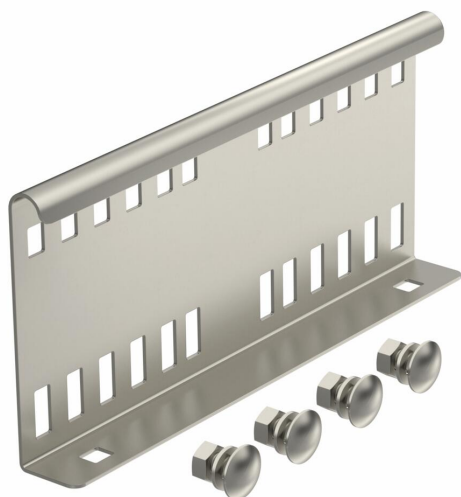

## Straight connector 110 A2

Item number: 6216550

Straight connector as external connector to connect cable ladders and fittings with a side height of 110 mm.  
The bolt fastening ensures the continuity of the equipotential bonding.

### Master data

Item number	6216550
Type	LVG 110 A2
Description 1	Straight connector
Description 2	for cable ladder
Manufacturer	OBO
Dimension	114x250
Material	Stainless steel
Surface	Bright, treated
Surface standard	
Smallest sales unit	10
Unit of quantity	Piece
Weight	50.9 kg
Weight unit	kg/100 pc.

### Dimensions

Dimension	114x250
Length	250 mm
Width	28 mm
Height	110 mm
Plate thickness	1.5 mm

### Technical data

Version for	Straight connector
Suitable for mesh cable tray	no
Suitable for cable ladder	yes
Suitable for cable tray	no
Suitable for cable tray system height	110 mm
Adjustable connector, horizontal	no
Articulated connector, vertical	no
Rustproof steel, pickled	no
Connection type	Screw connector