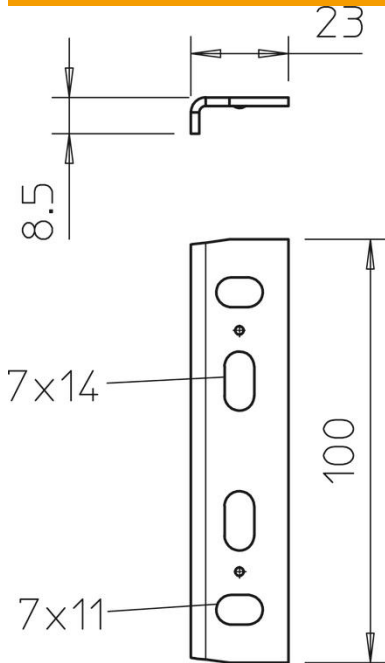

Technical data sheet

Straight connector FS

Item number: 6066242

Straight connector for straight connection of cable trays, according to the marine standard, with a side height of 15 mm.

St Steel

FS Strip galvanized

Master data

Item number	6066242
Type	MKR SV FS
Description 1	Screw connector
Description 2	for cable tray marine standard
Manufacturer	OBO
Dimension	16x29x60
Material	Steel
Surface	Strip galvanized
Surface standard	DIN EN 10346
Smallest sales unit	25
Unit of quantity	Piece
Weight	5.713 kg
Weight unit	kg/100 pc.

Technical data sheet

Straight connector FS

Item number: 6066242

Dimensions

Length	100 mm
Width	23 mm
Height	8.5 mm

Technical data

Version for	Straight connector
Maintain electrical functions	no
Suitable for mesh cable tray	no
Suitable for cable ladder	no
Suitable for cable tray	yes
Suitable for cable tray system height	15 mm
Adjustable connector, horizontal	no
Articulated connector, vertical	no
Rustproof steel, pickled	no
Connection type	Screw connector