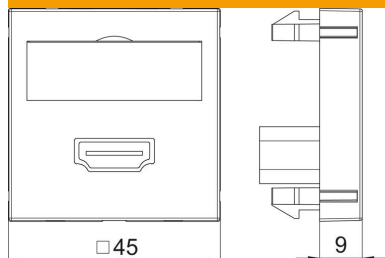

Technical data sheet

HDMI connection, 1 module, straight outlet, as screw connection

Item number: 6104805

Multimedia support with one HDMI connection socket, straight cable outlet, with labelling panel, HDMI socket with screw connection. Support plate with locking fastening, suitable for horizontal and vertical installation in the system environment.

Note: Due to the device dimensions, device installation in Rapid 45 device installation trunking and ISSR..45 / ISSD..45 service poles is not possible.

PC Polycarbonate

Master data

Item number	6104805
Type	MTG-HD S SWGR1
Description 1	Multimedia support, HDMI
Description 2	socket with screw connection
Manufacturer	OBO
Dimension	45x45mm
Colour	Black-grey; RAL 7021
Material	Polycarbonate
Smallest sales unit	1
Unit of quantity	Piece
Weight	3.2 kg
Weight unit	kg/100 pc.

Technical data sheet

HDMI connection, 1 module, straight outlet, as screw connection

Item number: 6104805

Dimensions

Width	45 mm
Height	45 mm

Technical data

Surface version	Matt
Fastening type	Lock
Labelling panel	With labelling panel
Halogen-free	yes
Hinged cover	no
Lamp-wire connector	no
With printed label	no
With dust protection	no
Protection rating	IP20
Depth	9 mm
Support ring	no
Transparent	no
Use	HDMI
Strain relief option	no
Combination	Basic element with central cover plate
Outlet direction	Straight