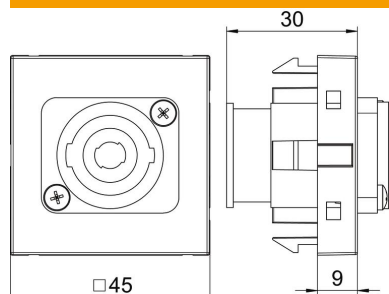

## Master data

Item number	6105270
Type	MTG-SON S RW1
Description 1	Multimedia support, Speakon
Description 2	socket with screw connection
Manufacturer	OBO
Dimension	45x45mm
Colour	Pure white; RAL 9010
Material	Polycarbonate
Smallest sales unit	1
Unit of quantity	Piece
Weight	2.8 kg
Weight unit	kg/100 pc.

# Technical data sheet

Speakon connection, 1 module, straight outlet, 4-pin socket, as screw connection, pure white  
Item number: 6105270

## Dimensions

Width	45 mm
Height	45 mm

## Technical data

Number of units	1
Surface version	Matt
Fastening type	Lock
Labelling panel	Without labelling panel
Halogen-free	no
Hinged cover	no
Lamp-wire connector	no
With printed label	no
With dust protection	no
Protection rating	IP20
Depth	9 mm
Support ring	yes
Transparent	no
Use	XLR
Strain relief option	no
Combination	Basic element with central cover plate