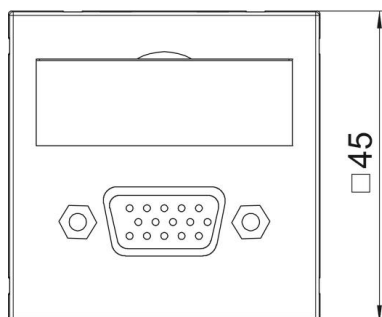

Technical data sheet

VGA connection, 1 module, straight outlet, as screw connection

Item number: 6104610

Multimedia support with one VGA connection socket, straight cable outlet, with labelling panel, VGA socket (HD15) with screw connection. Support plate with locking fastening, suitable for horizontal and vertical installation in the system environment.

PC Polycarbonate

Master data

Item number	6104610
Type	MTG-VGA S RW1
Description 1	Multimedia support, VGA
Description 2	socket with screw connection
Manufacturer	OBO
Dimension	45x45mm
Colour	Pure white; RAL 9010
Material	Polycarbonate
Smallest sales unit	1
Unit of quantity	Piece
Weight	2.4 kg
Weight unit	kg/100 pc.

Technical data sheet

VGA connection, 1 module, straight outlet, as screw connection

Item number: 6104610

Dimensions

Width	45 mm
Height	45 mm

Technical data

Number of units	1
Surface version	Matt
Fastening type	Lock
Labelling panel	With labelling panel
Halogen-free	yes
Hinged cover	no
Lamp-wire connector	no
With printed label	no
With dust protection	no
Protection rating	IP20
Depth	9 mm
Support ring	no
Transparent	no
Use	VGA
Strain relief option	no
Combination	Basic element with central cover plate