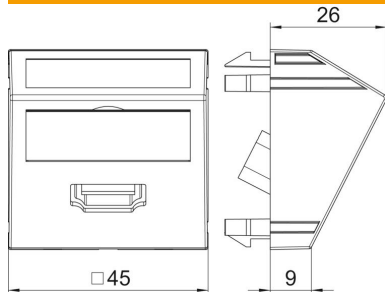

Technical data sheet

HDMI connection, 1 module, slanting outlet, as screw connection

Item number: 6104814

Multimedia support with one HDMI connection socket, slanting cable outlet, with labelling panel, HDMI socket with screw connection. Support plate with locking fastening, suitable for horizontal and vertical installation in the system environment.

PC Polycarbonate

Master data

| | |
|---------------------|------------------------------|
| Item number | 6104814 |
| Type | MTS-HD S RW1 |
| Description 1 | Multimedia support, HDMI |
| Description 2 | socket with screw connection |
| Manufacturer | OBO |
| Dimension | 45x45mm |
| Colour | Pure white; RAL 9010 |
| Material | Polycarbonate |
| Smallest sales unit | 1 |
| Unit of quantity | Piece |
| Weight | 3.4 kg |
| Weight unit | kg/100 pc. |

Technical data sheet

HDMI connection, 1 module, slanting outlet, as screw connection

Item number: 6104814

Dimensions

| | |
|--------|-------|
| Width | 45 mm |
| Height | 45 mm |

Technical data

| | |
|----------------------|--|
| Number of units | 1 |
| Surface version | Matt |
| Fastening type | Lock |
| Labelling panel | With labelling panel |
| Halogen-free | yes |
| Hinged cover | no |
| Lamp-wire connector | no |
| With printed label | no |
| With dust protection | no |
| Protection rating | IP20 |
| Depth | 26 mm |
| Support ring | no |
| Transparent | no |
| Use | HDMI |
| Strain relief option | no |
| Combination | Basic element with central cover plate |