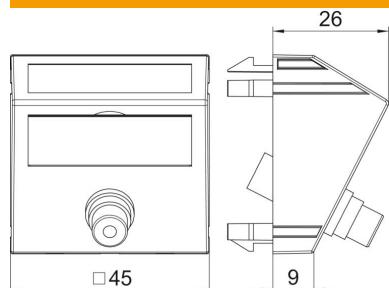

# Technical data sheet

Video cinch connection, 1 module, slanting outlet, as 1:1 coupling, black-grey  
Item number: 6105009

Multimedia support with one cinch connection socket for composite video, slanting cable outlet, with labelling panel, cinch coupling (RCA), socket-socket version, colour coding yellow. Support plate with locking fastening, suitable for horizontal and vertical installation in the system environment.

## Master data

Item number	6105009
Type	MTS-R F SWGR1
Description 1	Multimedia support video cinch
Description 2	1x coupling, socket-socket
Manufacturer	OBO
Dimension	45x45mm
Colour	Black-grey; RAL 7021
Material	Polycarbonate
Smallest sales unit	1
Unit of quantity	Piece
Weight	1.7 kg
Weight unit	kg/100 pc.

## Dimensions

Width	45 mm
Height	45 mm

## Technical data

Number of units	1
Surface version	Matt
Fastening type	Lock
Halogen-free	yes
Hinged cover	no
Lamp-wire connector	no
With printed label	no
With dust protection	no
Protection rating	IP20
Depth	26 mm
Support ring	no
Transparent	no
Use	Cinch
Strain relief option	no
Combination	Basic element with central cover plate
Outlet direction	Sloping