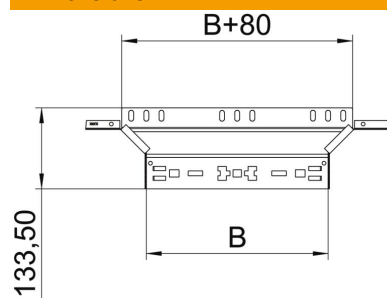

### Master data

Item number	6041922
Description 1	Add-on tee
Description 2	with quick connector
Manufacturer	OBO
Dimension	110x200
Material	Steel
Surface	Strip galvanized
Surface standard	DIN EN 10346
Smallest sales unit	1
Unit of quantity	Piece
Weight	66.3 kg
Weight unit	kg/100 pc.

### Dimensions

Width	200 mm
Height	110 mm
Plate thickness	1.25 mm
Dimension B	200 mm