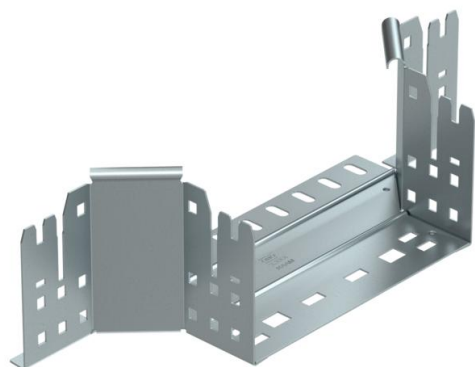

## Magic add-on tee 110 FS

Item number: 6041922

Add-on tee with quick connector system. For all cable tray types of 110 mm side height.

**St** Steel

**FS** Strip galvanized

### Master data

Item number	6041922
Description 1	Add-on tee
Description 2	with quick connector
Manufacturer	OBO
Dimension	110x200
Material	Steel
Surface	Strip galvanized
Surface standard	DIN EN 10346
Smallest sales unit	1
Unit of quantity	Piece
Weight	66.3 kg
Weight unit	kg/100 pc.

### Dimensions

Width	200 mm
Height	110 mm
Plate thickness	1.25 mm
Dimension B	200 mm

### Technical data

Bend (angle)	90°
Connector version	Integrated connector
Maintain electrical functions	no
Material thickness, floor plate	1.25 mm
NATO hole pattern	no
Change of direction	Horizontal
Rustproof steel, pickled	no
Wide-span version	no
Type of connector, cable support system	Click fastening
Rail thickness	1.25 mm