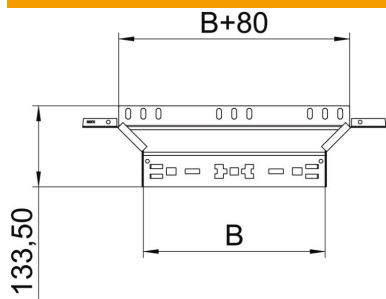

Technical data sheet

Magic add-on tee 110 FS

Item number: 6041924

Add-on tee with quick connector system. For all cable tray types of 110 mm side height.

St Steel

FS Strip galvanized

Master data

Item number	6041924
Type	RAAM 130 FS
Description 1	Add-on tee
Description 2	with quick connector
Manufacturer	OBO
Dimension	110x300
Material	Steel
Surface	Strip galvanized
Surface standard	DIN EN 10346
Smallest sales unit	1
Unit of quantity	Piece
Weight	79.2 kg
Weight unit	kg/100 pc.

Technical data sheet

Magic add-on tee 110 FS

Item number: 6041924

Dimensions

Width	300 mm
Height	110 mm
Plate thickness	1.25 mm
Dimension B	300 mm

Technical data

Bend (angle)	90°
Connector version	Integrated connector
Maintain electrical functions	no
Material thickness, floor plate	1.25 mm
NATO hole pattern	no
Change of direction	Horizontal
Rustproof steel, pickled	no
Wide-span version	no
Type of connector, cable support system	Click fastening
Rail thickness	1.25 mm