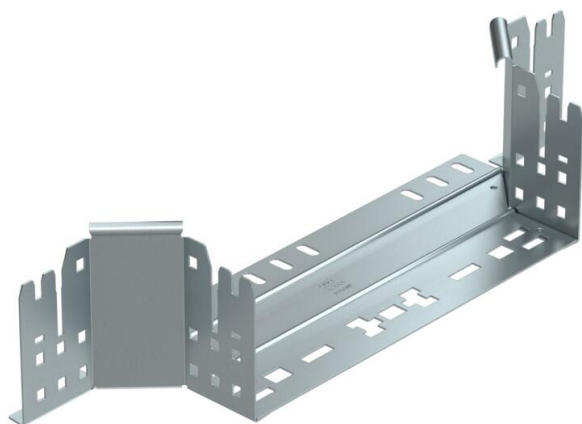

Technical data sheet

Magic add-on tee 110 FS

Item number: 6041924

Add-on tee with quick connector system. For all cable tray types of 110 mm side height.

St Steel

FS Strip galvanized

Master data

Item number	6041924
Type	RAAM 130 FS
Description 1	Add-on tee
Description 2	with quick connector
Manufacturer	OBO
Dimension	110x300
Material	Steel
Surface	Strip galvanized
Surface standard	DIN EN 10346
Smallest sales unit	1
Unit of quantity	Piece
Weight	79.2 kg
Weight unit	kg/100 pc.

Technical data sheet

Magic add-on tee 110 FS

Item number: 6041924

Dimensions

Width	300 mm
Height	110 mm
Plate thickness	1.25 mm
Dimension B	300 mm

Technical data

Bend (angle)	90°
Connector version	Integrated connector
Maintain electrical functions	no
Material thickness, floor plate	1.25 mm
NATO hole pattern	no
Change of direction	Horizontal
Rustproof steel, pickled	no
Wide-span version	no
Type of connector, cable support system	Click fastening
Rail thickness	1.25 mm