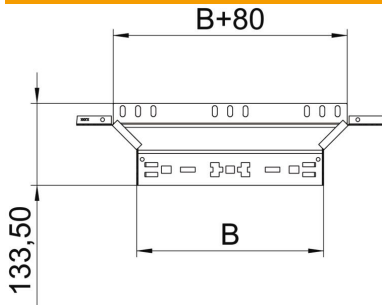

### Master data

Item number	6041022
Type	RAAM 320 FS
Description 1	Add-on tee
Description 2	with quick connector
Manufacturer	OBO
Dimension	35x200
Material	Steel
Surface	Strip galvanized
Surface standard	DIN EN 10346
Smallest sales unit	1
Unit of quantity	Piece
Weight	43.4 kg
Weight unit	kg/100 pc.

### Dimensions

Width	200 mm
Width	8 in
Height	35 mm
Height	1 in
Plate thickness	1.25 mm
Dimension B	200 mm
Dimension R	50 mm