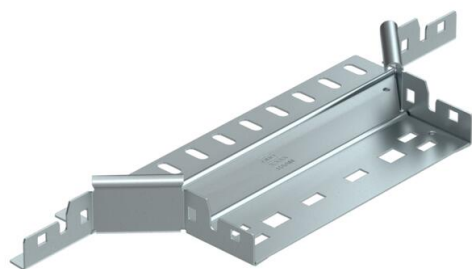

## Magic add-on tee 35 FS

Item number: 6041022

Add-on tee with quick connector system. For all cable tray types of 35 mm side height.

**St** Steel

**FS** Strip galvanized

### Master data

Item number	6041022
Type	RAAM 320 FS
Description 1	Add-on tee
Description 2	with quick connector
Manufacturer	OBO
Dimension	35x200
Material	Steel
Surface	Strip galvanized
Surface standard	DIN EN 10346
Smallest sales unit	1
Unit of quantity	Piece
Weight	43.4 kg
Weight unit	kg/100 pc.

### Dimensions

Width	200 mm
Width	8 in
Height	35 mm
Height	1 in
Plate thickness	1.25 mm
Dimension B	200 mm
Dimension R	50 mm

### Technical data

Bend (angle)	90°
Connector version	Integrated connector
Maintain electrical functions	no
Material thickness, floor plate	1.25 mm
NATO hole pattern	no
Change of direction	Horizontal
Rustproof steel, pickled	no
Wide-span version	no
Type of connector, cable support system	Click fastening
Rail thickness	1.25 mm