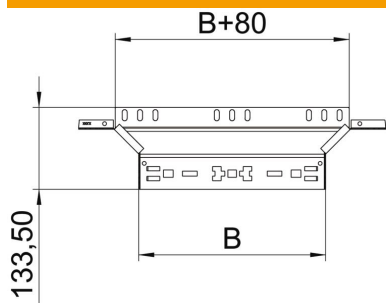

Technical data sheet

Magic add-on tee 35 FS

Item number: 6041024

Add-on tee with quick connector system. For all cable tray types of 35 mm side height.

- St** Steel
- FS** Strip galvanized

Master data

Item number	6041024
Description 1	Add-on tee
Description 2	with quick connector
Manufacturer	OBO
Dimension	35x300
Material	Steel
Surface	Strip galvanized
Surface standard	DIN EN 10346
Smallest sales unit	1
Unit of quantity	Piece
Weight	56.3 kg
Weight unit	kg/100 pc.

Technical data sheet

Magic add-on tee 35 FS

Item number: 6041024

Dimensions

Width	300 mm
Width	12 in
Height	35 mm
Height	1 in
Plate thickness	1.25 mm
Dimension B	300 mm
Dimension R	50 mm

Technical data

Bend (angle)	90°
Connector version	Integrated connector
Maintain electrical functions	no
Material thickness, floor plate	1.25 mm
NATO hole pattern	no
Change of direction	Horizontal
Rustproof steel, pickled	no
Wide-span version	no
Type of connector, cable support system	Click fastening
Rail thickness	1.25 mm