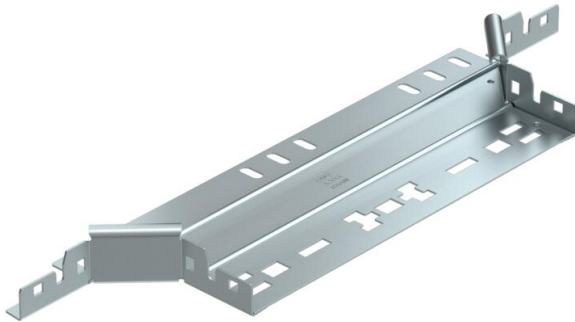

Technical data sheet

Magic add-on tee 35 FS

Item number: 6041024

Add-on tee with quick connector system. For all cable tray types of 35 mm side height.

- St** Steel
- FS** Strip galvanized

Master data

Item number	6041024
Description 1	Add-on tee
Description 2	with quick connector
Manufacturer	OBO
Dimension	35x300
Material	Steel
Surface	Strip galvanized
Surface standard	DIN EN 10346
Smallest sales unit	1
Unit of quantity	Piece
Weight	56.3 kg
Weight unit	kg/100 pc.

Technical data sheet

Magic add-on tee 35 FS

Item number: 6041024

Dimensions

Width	300 mm
Width	12 in
Height	35 mm
Height	1 in
Plate thickness	1.25 mm
Dimension B	300 mm
Dimension R	50 mm

Technical data

Bend (angle)	90°
Connector version	Integrated connector
Maintain electrical functions	no
Material thickness, floor plate	1.25 mm
NATO hole pattern	no
Change of direction	Horizontal
Rustproof steel, pickled	no
Wide-span version	no
Type of connector, cable support system	Click fastening
Rail thickness	1.25 mm