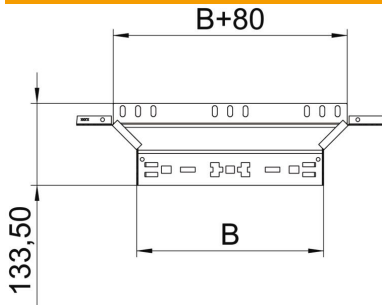

### Master data

Item number	6041275
Description 1	Add-on tee
Description 2	with quick connector
Manufacturer	OBO
Dimension	60x200
Material	Stainless steel
Surface	Bright, treated
Surface standard	
Smallest sales unit	1
Unit of quantity	Piece
Weight	50.1 kg
Weight unit	kg/100 pc.

### Dimensions

Width	200 mm
Height	60 mm
Plate thickness	1.25 mm
Dimension B	200 mm