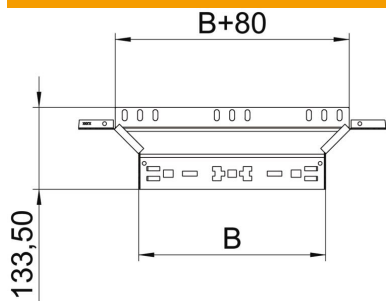

Technical data sheet

Magic add-on tee 60 A2

Item number: 6041277

Add-on tee with quick connector system. For all cable tray types of 60 mm side height.

A2 Stainless steel

2B Bright, treated

Master data

| | |
|---------------------|----------------------|
| Item number | 6041277 |
| Description 1 | Add-on tee |
| Description 2 | with quick connector |
| Manufacturer | OBO |
| Dimension | 60x300 |
| Material | Stainless steel |
| Surface | Bright, treated |
| Surface standard | |
| Smallest sales unit | 1 |
| Unit of quantity | Piece |
| Weight | 62.9 kg |
| Weight unit | kg/100 pc. |

Technical data sheet

Magic add-on tee 60 A2

Item number: 6041277

Dimensions

| | |
|-----------------|---------|
| Width | 300 mm |
| Height | 60 mm |
| Plate thickness | 1.25 mm |
| Dimension B | 300 mm |

Technical data

| | |
|---|----------------------|
| Bend (angle) | 90° |
| Connector version | Integrated connector |
| Maintain electrical functions | no |
| Material thickness, floor plate | 1.25 mm |
| NATO hole pattern | no |
| Change of direction | Horizontal |
| Rustproof steel, pickled | no |
| Wide-span version | no |
| Type of connector, cable support system | Click fastening |
| Rail thickness | 1.25 mm |