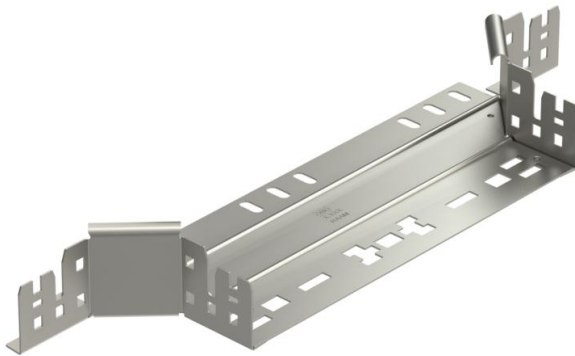

Technical data sheet

Magic add-on tee 60 A2

Item number: 6041277

Add-on tee with quick connector system. For all cable tray types of 60 mm side height.

A2 Stainless steel

2B Bright, treated

Master data

| | |
|---------------------|----------------------|
| Item number | 6041277 |
| Description 1 | Add-on tee |
| Description 2 | with quick connector |
| Manufacturer | OBO |
| Dimension | 60x300 |
| Material | Stainless steel |
| Surface | Bright, treated |
| Surface standard | |
| Smallest sales unit | 1 |
| Unit of quantity | Piece |
| Weight | 62.9 kg |
| Weight unit | kg/100 pc. |

Technical data sheet

Magic add-on tee 60 A2

Item number: 6041277

Dimensions

| | |
|-----------------|---------|
| Width | 300 mm |
| Height | 60 mm |
| Plate thickness | 1.25 mm |
| Dimension B | 300 mm |

Technical data

| | |
|---|----------------------|
| Bend (angle) | 90° |
| Connector version | Integrated connector |
| Maintain electrical functions | no |
| Material thickness, floor plate | 1.25 mm |
| NATO hole pattern | no |
| Change of direction | Horizontal |
| Rustproof steel, pickled | no |
| Wide-span version | no |
| Type of connector, cable support system | Click fastening |
| Rail thickness | 1.25 mm |