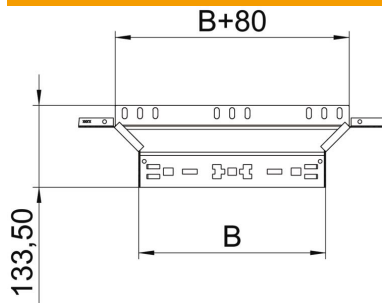

Technical data sheet

Magic add-on tee 60 A2

Item number: 6041279

Add-on tee with quick connector system. For all cable tray types of 60 mm side height.

A2 Stainless steel

2B Bright, treated

Master data

Item number	6041279
Type	RAAM 640 A2
Description 1	Add-on tee
Description 2	with quick connector
Manufacturer	OBO
Dimension	60x400
Material	Stainless steel
Surface	Bright, treated
Surface standard	
Smallest sales unit	1
Unit of quantity	Piece
Weight	75.7 kg
Weight unit	kg/100 pc.

Technical data sheet

Magic add-on tee 60 A2

Item number: 6041279

Dimensions

Width	400 mm
Height	60 mm
Plate thickness	1.25 mm
Dimension B	400 mm

Technical data

Bend (angle)	90°
Connector version	Integrated connector
Maintain electrical functions	no
Material thickness, floor plate	1.25 mm
NATO hole pattern	no
Change of direction	Horizontal
Rustproof steel, pickled	no
Wide-span version	no
Type of connector, cable support system	Click fastening
Rail thickness	1.25 mm