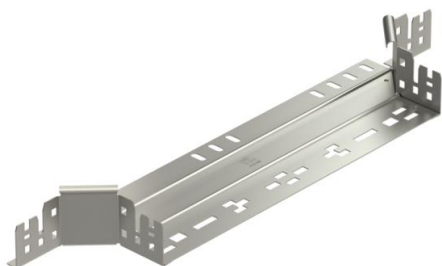

Technical data sheet

Magic add-on tee 60 A2

Item number: 6041279

Add-on tee with quick connector system. For all cable tray types of 60 mm side height.

A2 Stainless steel

2B Bright, treated

Master data

Item number	6041279
Type	RAAM 640 A2
Description 1	Add-on tee
Description 2	with quick connector
Manufacturer	OBO
Dimension	60x400
Material	Stainless steel
Surface	Bright, treated
Surface standard	
Smallest sales unit	1
Unit of quantity	Piece
Weight	75.7 kg
Weight unit	kg/100 pc.

Technical data sheet

Magic add-on tee 60 A2

Item number: 6041279

Dimensions

Width	400 mm
Height	60 mm
Plate thickness	1.25 mm
Dimension B	400 mm

Technical data

Bend (angle)	90°
Connector version	Integrated connector
Maintain electrical functions	no
Material thickness, floor plate	1.25 mm
NATO hole pattern	no
Change of direction	Horizontal
Rustproof steel, pickled	no
Wide-span version	no
Type of connector, cable support system	Click fastening
Rail thickness	1.25 mm