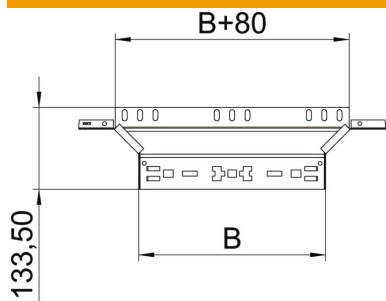

Technical data sheet

Magic add-on tee 60 A2

Item number: 6041282

Add-on tee with quick connector system. For all cable tray types of 60 mm side height.

A2 Stainless steel

2B Bright, treated

Master data

Item number	6041282
Description 1	Add-on tee
Description 2	with quick connector
Manufacturer	OBO
Dimension	60x500
Material	Stainless steel
Surface	Bright, treated
Surface standard	
Smallest sales unit	1
Unit of quantity	Piece
Weight	89.3 kg
Weight unit	kg/100 pc.

Technical data sheet

Magic add-on tee 60 A2

Item number: 6041282

Dimensions

Width	500 mm
Height	60 mm
Plate thickness	1.25 mm
Dimension B	500 mm

Technical data

Bend (angle)	90°
Connector version	Integrated connector
Maintain electrical functions	no
Material thickness, floor plate	1.25 mm
NATO hole pattern	no
Change of direction	Horizontal
Rustproof steel, pickled	no
Wide-span version	no
Type of connector, cable support system	Click fastening
Rail thickness	1.25 mm