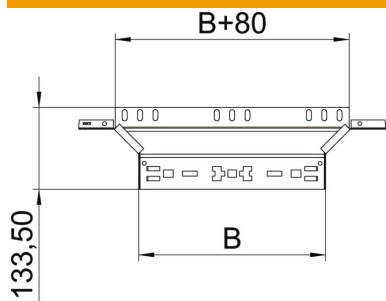

Technical data sheet

Magic add-on tee 60 A2

Item number: 6041284

Add-on tee with quick connector system. For all cable tray types of 60 mm side height.

A2 Stainless steel

2B Bright, treated

Master data

Item number	6041284
Description 1	Add-on tee
Description 2	with quick connector
Manufacturer	OBO
Dimension	60x600
Material	Stainless steel
Surface	Bright, treated
Surface standard	
Smallest sales unit	1
Unit of quantity	Piece
Weight	102.7 kg
Weight unit	kg/100 pc.

Technical data sheet

Magic add-on tee 60 A2

Item number: 6041284

Dimensions

Width	600 mm
Height	60 mm
Plate thickness	1.25 mm
Dimension B	600 mm

Technical data

Bend (angle)	90°
Connector version	Integrated connector
Maintain electrical functions	no
Material thickness, floor plate	1.25 mm
NATO hole pattern	no
Change of direction	Horizontal
Rustproof steel, pickled	no
Wide-span version	no
Type of connector, cable support system	Click fastening
Rail thickness	1.25 mm