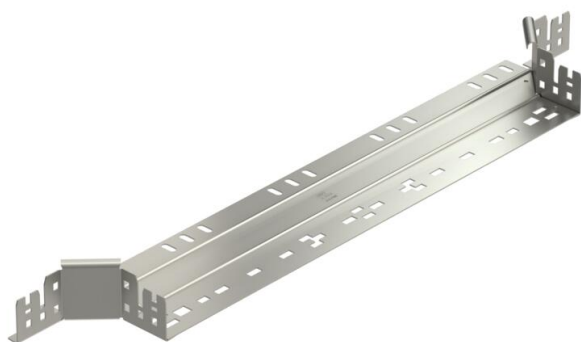

Technical data sheet

Magic add-on tee 60 A2

Item number: 6041284

Add-on tee with quick connector system. For all cable tray types of 60 mm side height.

A2 Stainless steel

2B Bright, treated

Master data

Item number	6041284
Description 1	Add-on tee
Description 2	with quick connector
Manufacturer	OBO
Dimension	60x600
Material	Stainless steel
Surface	Bright, treated
Surface standard	
Smallest sales unit	1
Unit of quantity	Piece
Weight	102.7 kg
Weight unit	kg/100 pc.

Technical data sheet

Magic add-on tee 60 A2

Item number: 6041284

Dimensions

Width	600 mm
Height	60 mm
Plate thickness	1.25 mm
Dimension B	600 mm

Technical data

Bend (angle)	90°
Connector version	Integrated connector
Maintain electrical functions	no
Material thickness, floor plate	1.25 mm
NATO hole pattern	no
Change of direction	Horizontal
Rustproof steel, pickled	no
Wide-span version	no
Type of connector, cable support system	Click fastening
Rail thickness	1.25 mm