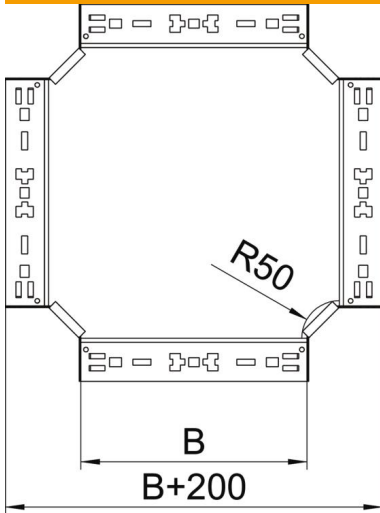

## Magic cross-over 110 FT

Item number: 7027181

Cross-over with quick connector system. For all cable tray types of 110 mm side height.

**St** Steel

**FT** Hot-dip galvanised

### Master data

Item number	7027181
Description 1	Cross over
Description 2	with quick connector
Manufacturer	OBO
Dimension	110x100
Material	Steel
Surface	Hot-dip galvanised
Surface standard	DIN EN ISO 1461
Smallest sales unit	1
Unit of quantity	Piece
Weight	133.7 kg
Weight unit	kg/100 pc.

## Magic cross-over 110 FT

Item number: 7027181

### Dimensions

Width	100 mm
Height	110 mm
Plate thickness	1.25 mm
Dimension B	100 mm