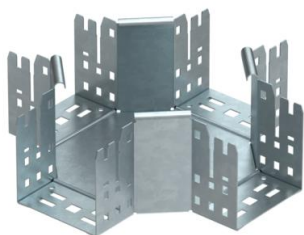

## Magic cross-over 110 FT

Item number: 7027181

Cross-over with quick connector system. For all cable tray types of 110 mm side height.

**St** Steel

**FT** Hot-dip galvanised

### Master data

Item number	7027181
Description 1	Cross over
Description 2	with quick connector
Manufacturer	OBO
Dimension	110x100
Material	Steel
Surface	Hot-dip galvanised
Surface standard	DIN EN ISO 1461
Smallest sales unit	1
Unit of quantity	Piece
Weight	133.7 kg
Weight unit	kg/100 pc.

### Dimensions

Width	100 mm
Height	110 mm
Plate thickness	1.25 mm
Dimension B	100 mm

### Technical data

Bend (angle)	90°
Connector version	Integrated connector
Maintain electrical functions	no
Material thickness, floor plate	1.25 mm
NATO hole pattern	no
Change of direction	Horizontal
Rustproof steel, pickled	no
Wide-span version	no
Type of connector, cable support system	Click fastening
Rail thickness	1.25 mm