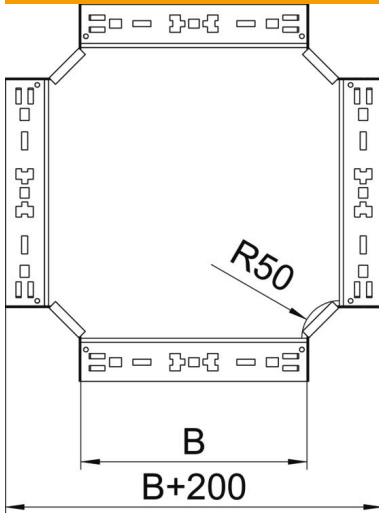

Technical data sheet

Magic cross-over 110 FT

Item number: 7027187

Cross-over with quick connector system. For all cable tray types of 110 mm side height.

St Steel

FT Hot-dip galvanised

Master data

Item number	7027187
Description 1	Cross over
Description 2	with quick connector
Manufacturer	OBO
Dimension	110x300
Material	Steel
Surface	Hot-dip galvanised
Surface standard	DIN EN ISO 1461
Smallest sales unit	1
Unit of quantity	Piece
Weight	297.7 kg
Weight unit	kg/100 pc.

Technical data sheet

Magic cross-over 110 FT

Item number: 7027187

Dimensions

Width	300 mm
Height	110 mm
Plate thickness	1.25 mm
Dimension B	300 mm

Technical data

Bend (angle)	90°
Connector version	Integrated connector
Maintain electrical functions	no
Material thickness, floor plate	1.25 mm
NATO hole pattern	no
Change of direction	Horizontal
Rustproof steel, pickled	no
Wide-span version	no
Type of connector, cable support system	Click fastening
Rail thickness	1.25 mm