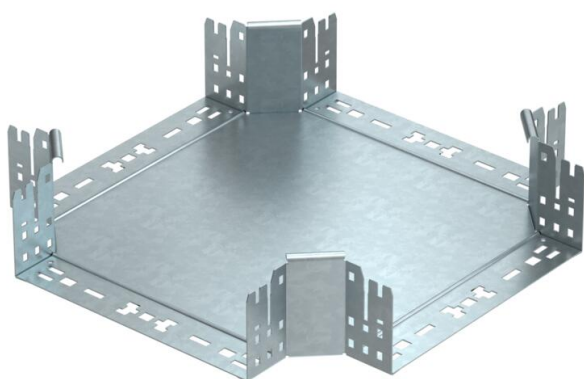

Technical data sheet

Magic cross-over 110 FT

Item number: 7027187

Cross-over with quick connector system. For all cable tray types of 110 mm side height.

St Steel

FT Hot-dip galvanised

Master data

Item number	7027187
Description 1	Cross over
Description 2	with quick connector
Manufacturer	OBO
Dimension	110x300
Material	Steel
Surface	Hot-dip galvanised
Surface standard	DIN EN ISO 1461
Smallest sales unit	1
Unit of quantity	Piece
Weight	297.7 kg
Weight unit	kg/100 pc.

Technical data sheet

Magic cross-over 110 FT

Item number: 7027187

Dimensions

Width	300 mm
Height	110 mm
Plate thickness	1.25 mm
Dimension B	300 mm

Technical data

Bend (angle)	90°
Connector version	Integrated connector
Maintain electrical functions	no
Material thickness, floor plate	1.25 mm
NATO hole pattern	no
Change of direction	Horizontal
Rustproof steel, pickled	no
Wide-span version	no
Type of connector, cable support system	Click fastening
Rail thickness	1.25 mm