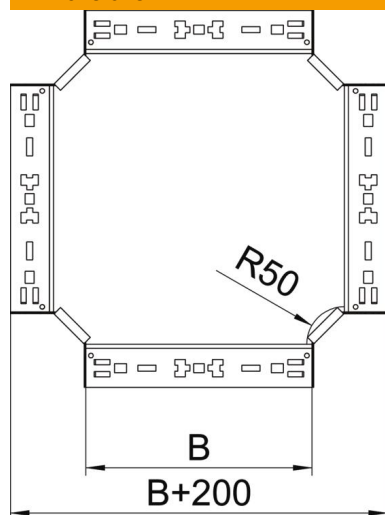

Technical data sheet

Magic cross-over 110 FT

Item number: 7027191

Cross-over with quick connector system. For all cable tray types of 110 mm side height.

St Steel

FT Hot-dip galvanised

Master data

Item number	7027191
Description 1	Cross over
Description 2	with quick connector
Manufacturer	OBO
Dimension	110x500
Material	Steel
Surface	Hot-dip galvanised
Surface standard	DIN EN ISO 1461
Smallest sales unit	1
Unit of quantity	Piece
Weight	536 kg
Weight unit	kg/100 pc.

Technical data sheet

Magic cross-over 110 FT

Item number: 7027191

Dimensions

Width	500 mm
Height	110 mm
Plate thickness	1.25 mm
Dimension B	500 mm

Technical data

Bend (angle)	90°
Connector version	Integrated connector
Maintain electrical functions	no
Material thickness, floor plate	1.25 mm
NATO hole pattern	no
Change of direction	Horizontal
Rustproof steel, pickled	no
Wide-span version	no
Type of connector, cable support system	Click fastening
Rail thickness	1.25 mm