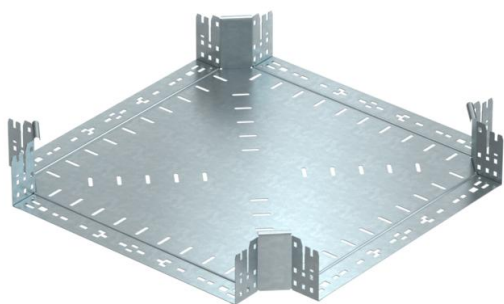

Technical data sheet

Magic cross-over 110 FT

Item number: 7027191

Cross-over with quick connector system. For all cable tray types of 110 mm side height.

St Steel

FT Hot-dip galvanised

Master data

Item number	7027191
Description 1	Cross over
Description 2	with quick connector
Manufacturer	OBO
Dimension	110x500
Material	Steel
Surface	Hot-dip galvanised
Surface standard	DIN EN ISO 1461
Smallest sales unit	1
Unit of quantity	Piece
Weight	536 kg
Weight unit	kg/100 pc.

Technical data sheet

Magic cross-over 110 FT

Item number: 7027191

Dimensions

Width	500 mm
Height	110 mm
Plate thickness	1.25 mm
Dimension B	500 mm

Technical data

Bend (angle)	90°
Connector version	Integrated connector
Maintain electrical functions	no
Material thickness, floor plate	1.25 mm
NATO hole pattern	no
Change of direction	Horizontal
Rustproof steel, pickled	no
Wide-span version	no
Type of connector, cable support system	Click fastening
Rail thickness	1.25 mm