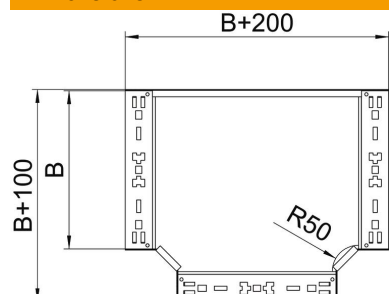

Technical data sheet

Magic tee 110 FS

Item number: 6042018

Tee with quick connector system. For all cable tray types of 110 mm side height.

St Steel

FS Strip galvanized

Master data

Item number	6042018
Description 1	T-branch piece
Description 2	with quick connector
Manufacturer	OBO
Dimension	110x400
Material	Steel
Surface	Strip galvanized
Surface standard	DIN EN 10346
Smallest sales unit	1
Unit of quantity	Piece
Weight	380.3 kg
Weight unit	kg/100 pc.

Technical data sheet

Magic tee 110 FS

Item number: 6042018

Dimensions

Width	400 mm
Height	110 mm
Plate thickness	1.25 mm
Dimension B	400 mm

Technical data

Bend (angle)	90°
Connector version	Integrated connector
Maintain electrical functions	no
NATO hole pattern	no
Change of direction	Horizontal
Rustproof steel, pickled	no
Wide-span version	no
Type of connector, cable support system	Screwed
Rail thickness	1.25 mm