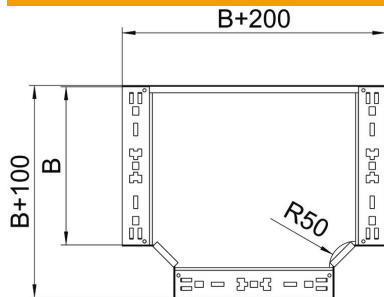

Technical data sheet

Magic tee 110 FS

Item number: 6042020

Tee with quick connector system. For all cable tray types of 110 mm side height.

St Steel

FS Strip galvanized

Master data

Item number	6042020
Type	RTM 150 FS
Description 1	T-branch piece
Description 2	with quick connector
Manufacturer	OBO
Dimension	110x500
Material	Steel
Surface	Strip galvanized
Surface standard	DIN EN 10346
Smallest sales unit	1
Unit of quantity	Piece
Weight	510.1 kg
Weight unit	kg/100 pc.

Technical data sheet

Magic tee 110 FS

Item number: 6042020

Dimensions

Width	500 mm
Height	110 mm
Plate thickness	1.25 mm
Dimension B	500 mm

Technical data

Bend (angle)	90°
Connector version	Integrated connector
Maintain electrical functions	no
NATO hole pattern	no
Change of direction	Horizontal
Rustproof steel, pickled	no
Wide-span version	no
Type of connector, cable support system	Screwed
Rail thickness	1.25 mm