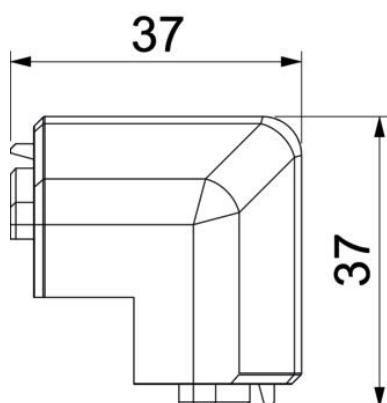

### Master data

|                     |                      |
|---------------------|----------------------|
| Item number         | 6132265              |
| Type                | SL AE2050 rws        |
| Description 1       | External corner      |
| Description 2       | SL 20x50 9010        |
| Manufacturer        | OBO                  |
| Colour              | Pure white; RAL 9010 |
| Material            | Polyvinylchloride    |
| Smallest sales unit | 10                   |
| Unit of quantity    | Piece                |
| Weight              | 1.23 kg              |
| Weight unit         | kg/100 pc.           |

## External corner SL AE2050

Item number: 6132265

### Dimensions

|        |       |
|--------|-------|
| Length | 37 mm |
| Height | 51 mm |

### Technical data

|                                   |              |
|-----------------------------------|--------------|
| Version for                       | Hood fitting |
| Decoration                        | Without      |
| Cover sealing lip                 | Without      |
| Halogen-free                      | no           |
| With carpet strip                 | no           |
| Protection rating                 | IP40         |
| Protection rating IK code         | IK06         |
| Permitted temperature range, max. | 60 °C        |
| Permitted temperature range, min. | -5 °C        |
| Angle range, min.                 | 90 mm        |