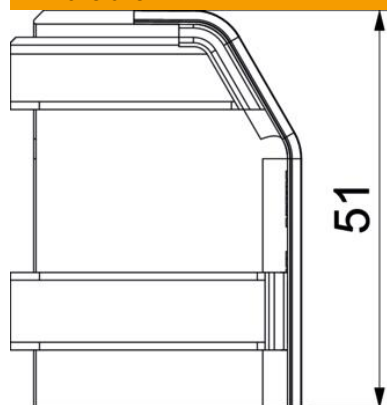

## External corner SL AE2050

Item number: 6132265

External corner as a fitting for changing the direction of the skirting trunking.  
External corner for snapping on to the base to conceal cuts.

**PVC** Polyvinylchloride

### Master data

|                     |                      |
|---------------------|----------------------|
| Item number         | 6132265              |
| Type                | SL AE2050 rws        |
| Description 1       | External corner      |
| Description 2       | SL 20x50 9010        |
| Manufacturer        | OBO                  |
| Colour              | Pure white; RAL 9010 |
| Material            | Polyvinylchloride    |
| Smallest sales unit | 10                   |
| Unit of quantity    | Piece                |
| Weight              | 1.23 kg              |
| Weight unit         | kg/100 pc.           |

### Dimensions

|        |       |
|--------|-------|
| Length | 37 mm |
| Height | 51 mm |