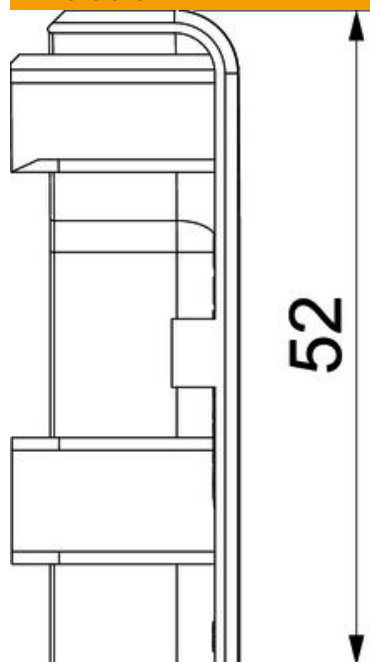

# Technical data sheet

End piece SL ESli2050

Item number: 6132293

End piece (left) as a fitting for the skirting trunking.  
For a clean end to the trunking system. For attaching to the trunking ends.

**PVC** Polyvinylchloride

## Master data

Item number	6132293
Type	SL ESli2050 rws
Description 1	End piece left
Description 2	SL 20x50 9010
Manufacturer	OBO
Colour	Pure white; RAL 9010
Material	Polyvinylchloride
Smallest sales unit	10
Unit of quantity	Piece
Weight	0.49 kg
Weight unit	kg/100 pc.

# Technical data sheet

End piece SL ESli2050

Item number: 6132293

## Dimensions

Length	22 mm
Width	18 mm
Height	52 mm