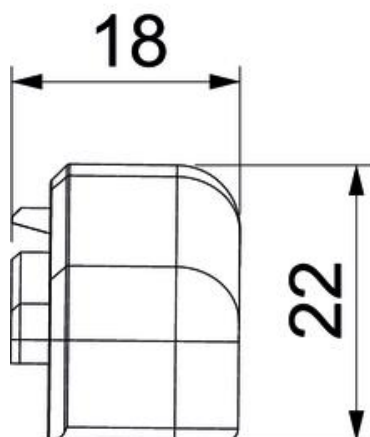

# Technical data sheet

End piece SL ESli2050

Item number: 6132293

End piece (left) as a fitting for the skirting trunking.  
For a clean end to the trunking system. For attaching to the trunking ends.

**PVC** Polyvinylchloride

## Master data

Item number	6132293
Type	SL ESli2050 rws
Description 1	End piece left
Description 2	SL 20x50 9010
Manufacturer	OBO
Colour	Pure white; RAL 9010
Material	Polyvinylchloride
Smallest sales unit	10
Unit of quantity	Piece
Weight	0.49 kg
Weight unit	kg/100 pc.

# Technical data sheet

End piece SL ESli2050

Item number: 6132293

## Dimensions

Length	22 mm
Width	18 mm
Height	52 mm