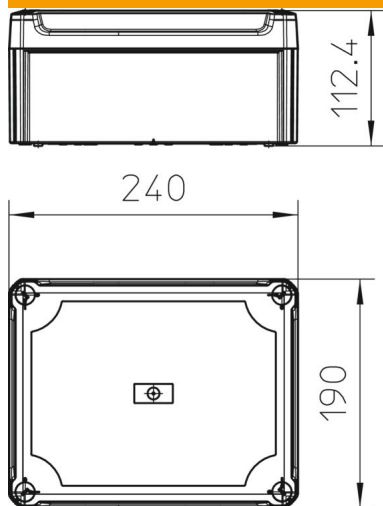

With hat profile rail.

Junction box according to DIN EN 60670. Flame-resistant to DIN EN 60695/2/11, test temperature 650°C. Impact resistance IK05 according to DIN EN 50102. Clear internal dimensions: 225x173x102 mm

### Master data

Item number	2007736
Description 1	Junction box, closed
Description 2	with raised cover
Manufacturer	OBO
Dimension	240x190x115
Colour	Light grey; RAL 7035
Material	Polypropylene / polycarbonate
Smallest sales unit	1
Unit of quantity	Piece
Weight	50.57 kg
Weight unit	kg/100 pc.

### Dimensions

Length	240 mm
Width	190 mm
Height	112 mm

### Technical data

Expandable	yes
Type of insertion...	None
Type of entry	Cable
Type of housing penetration	Without
Measured insulation voltage $V_i$	500 V
Equipment	Without
Cover	Not transparent
Cover fastening	Screwed
Entry from rear	yes
Entries	None
Explosion-tested version	no
Flame-resistant	acc. to VDE 0471/DIN 695 Part 2-1, test temperature 650°C
Shape	Rectangular
Maintain electrical functions	Without
For Ex zone	Without
For Ex zone gas	Without
For Ex zone dust	Without
Fibre-glass reinforced	yes
Halogen-free	yes
Clear internal dimensions	225x173x102 mm
With screening	no
with lid	yes
Mounting type	Wall/ceiling mounting
Nominal voltage	500 V
Sealable	yes
Protection rating	IP66
Protection rating IK code	IK05.
Permitted temperature range, max.	60 °C
Permitted temperature range, min.	-5 °C