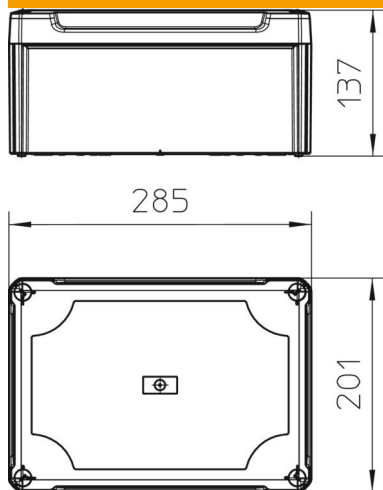

With hat profile rail.

Junction box according to DIN EN 60670. Flame-resistant to DIN EN 60695/2/11, test temperature 650 °C. Impact resistance IK05 according to DIN EN 50102. Clear internal dimensions: 267x182x127 mm

PP/PC Polypropylene / polycarbonate

Master data

Item number	2007738
Type	T 350 OE HD LGR
Description 1	Junction box, closed
Description 2	with raised cover
Manufacturer	OBO
Dimension	285x201x139
Colour	Light grey; RAL 7035
Material	Polypropylene / polycarbonate
Smallest sales unit	1
Unit of quantity	Piece
Weight	68.66 kg
Weight unit	kg/100 pc.

Technical data sheet

Junction box T350, closed, elevated cover

Item number: 2007738

Dimensions

Length	285 mm
Width	201 mm
Height	137 mm

Technical data

Expandable	yes
Type of insertion...	None
Type of entry	Cable
Type of housing penetration	Without
Measured insulation voltage V_i	500 V
Equipment	Without
Cover	Not transparent
Cover fastening	Screwed
Entry from rear	yes
Entries	None
Explosion-tested version	no
Flame-resistant	Acc. to VDE 0471/DIN 695 Part 2-1, test temperature 750 °C
Shape	Rectangular
Maintain electrical functions	Without
For Ex zone	Without
For Ex zone gas	Without
For Ex zone dust	Without
Fibre-glass reinforced	yes
Halogen-free	yes
Clear internal dimensions	267x182x127 mm
With screening	no
with lid	yes
Mounting type	Wall/ceiling mounting
Nominal voltage	500 V
Sealable	yes
Protection rating	IP66
Protection rating IK code	IK05.
Permitted temperature range, max.	60 °C
Permitted temperature range, min.	-5 °C
Weatherproof	yes