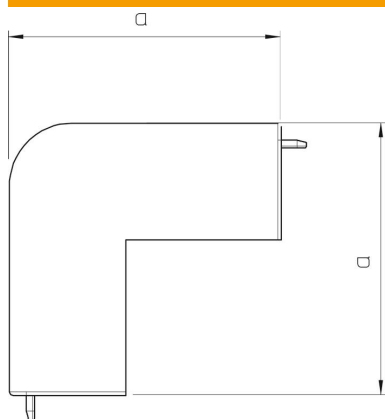

# Technical data sheet

External corner cover, trunking type WDK 40060

Item number: 6192254

External corner hood for changing the direction of the WDK trunking.

**PVC** Polyvinylchloride

## Master data

Item number	6192254
Type	WDK HA40060RW
Description 1	External corner hood
Manufacturer	OBO
Dimension	40x60mm
Colour	Pure white; RAL 9010
Material	Polyvinylchloride
Smallest sales unit	2
Unit of quantity	Piece
Weight	8.653 kg
Weight unit	kg/100 pc.

## Dimensions

Length	100 mm
Width	60 mm
Height	40 mm
Dimension a	100 mm
Dimension H	60 mm

## Technical data

Version for	Hood fitting
Fastening type	Lockable
Maintain electrical functions for duct dimension	no 40 x 60
Halogen-free	no
Trunking depth	40 mm
Protection rating	IP30
Protective film	no
Protection rating IK code	IK04
Self-extinguishing	yes
Permitted temperature range, max.	60 °C
Permitted temperature range, min.	-5 °C
Angle range, max.	90 mm
Angle range, min.	90 mm