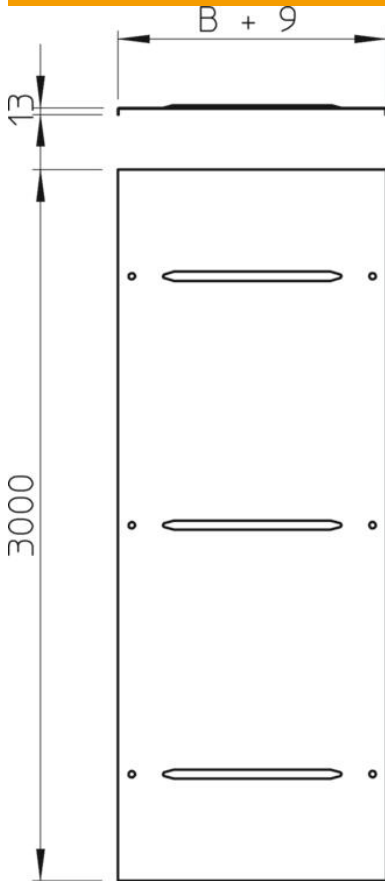

## Cover incl. turn buckle FS

Item number: 6227449

Cover with turn buckles for wide span cable trays and wide span cable ladders with side heights of 110 and 160 mm. Transverse bead from 500 mm width.

Take appropriate constructive protection measures if there are high wind speeds.

### Master data

Item number	6227449
Description 1	Cover with turn buckle
Description 2	wide span system 110 and 160
Manufacturer	OBO
Dimension	400x3000
Material	Steel
Surface	Strip galvanized
Surface standard	DIN EN 10346
Smallest sales unit	3
Unit of quantity	Metre
Weight	516.67 kg
Weight unit	kg/100 m

# Technical data sheet

Cover incl. turn buckle FS

Item number: 6227449

## Dimensions

Length	3,000 mm
Width	400 mm
Height	110 mm
Plate thickness	1 mm
Dimension B	400 mm
Dimension H	15 mm
Dimension L	3,000 mm